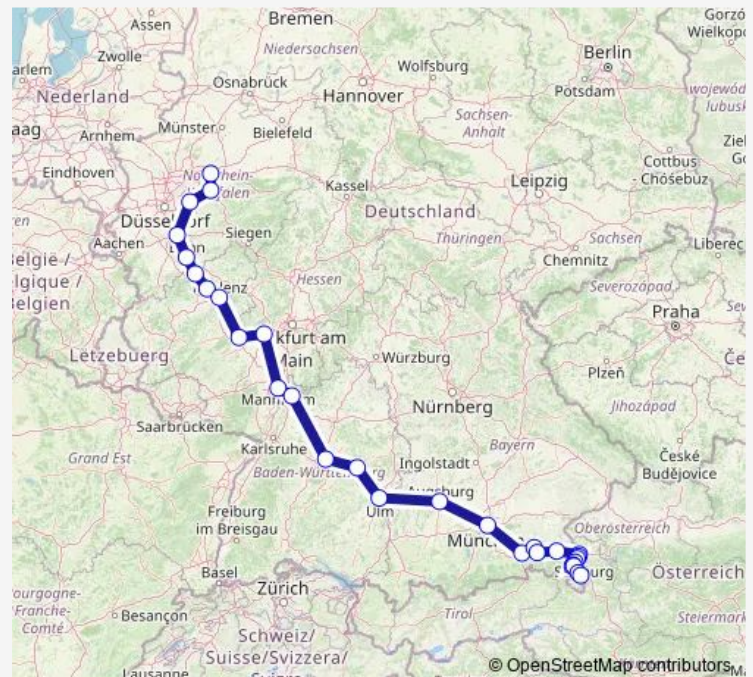

Rail RE 1919

[Go to website](#)

Direction

Dortmund Hbf — Berchtesgaden Hbf

30 stops

[Open route schedule](#)

Dortmund Hbf

Hagen Hbf

Wuppertal Hbf

Köln Hbf

Bonn Hbf

Remagen

Andernach

Koblenz Hbf

Bingen(Rhein) Hbf

Mainz Hbf

Mannheim Hbf

Heidelberg Hbf

Stuttgart Hbf

Göppingen

Ulm Hbf

Augsburg Hbf

München Ost

Rosenheim

Thursday 07:26

Friday 07:26

Saturday 07:26

Sunday 07:26

Route info

Direction: Dortmund Hbf

Stops: 30

Trip Duration: 11 hour 5 min