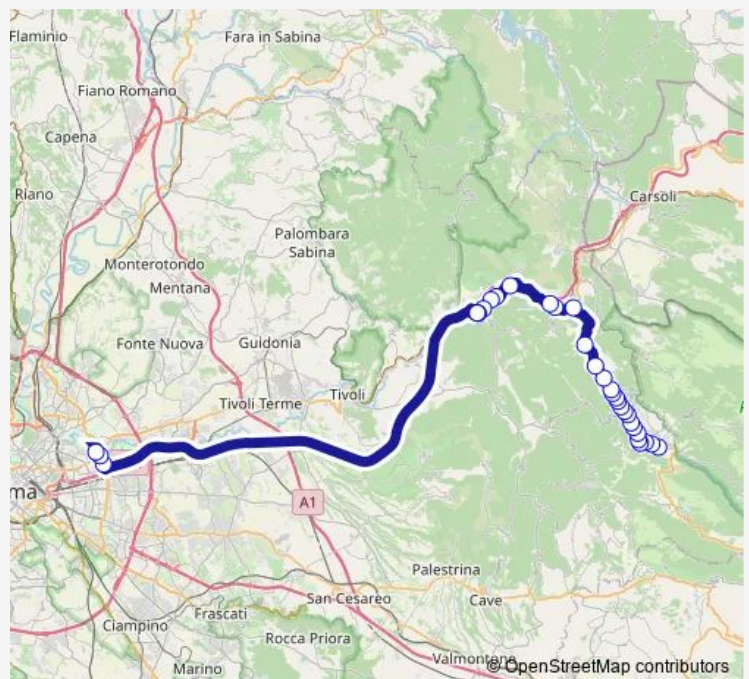

Roviano | Via Tiburtina Via Trieste # f8952

Route schedule

Subiaco | Piazza Falcone # f4782 — Roma | Ponte Mammolo (Metro B) # f9021

Monday 04:15-19:15

Tuesday 04:15-19:15

Wednesday 04:15-19:15

Thursday 04:15-19:15

Friday 04:15-19:15

Saturday 04:30-18:30

Sunday —

Route info

Direction: Subiaco | Piazza Falcone # f4782

Stops: 30

Trip Duration: 1 hour 15 min

Subiaco - Roma Ponte Mammolo # Pi52a

Cineto | Via Tiburtina (Parcheggio) # f8953

Mandela | Via Tiburtina (Km 50) # f8954

Mandela | Via Tiburtina Via Santa Maria # f8955

Mandela | Via Tiburtina Via Cavoni # f8956

Vicovaro | Valle dell'Aniene FS # f11676

Vicovaro | Valle dell'Aniene FS # f8957

Roma | Via Togliatti Via D'Onofrio # f9018

Roma | Via Togliatti Via Alberini # f9020

Roma | Ponte Mammolo (Metro B) # f9021

Bus time schedules and route maps are available in an offline PDF at busmaps.com. Use the busmaps.com website to see live bus times, train schedule or subway schedule, and step-by-step directions for all public transit in Subiaco