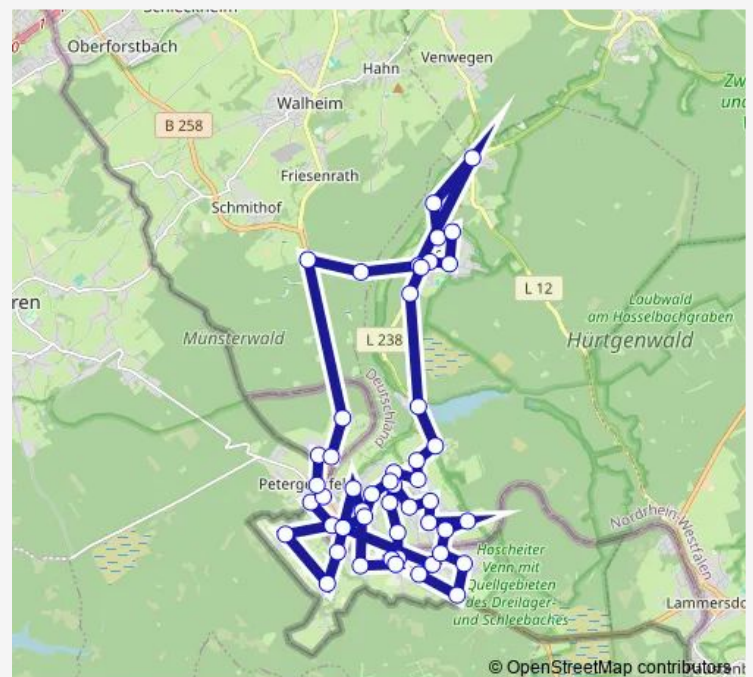

Roetgen, Neustraße Süd (Netliner-Spot)

Roetgen, Neustraße

Roetgen, Buchenhain (Netliner-Spot)

Roetgen, Schleebachbrücke (Netliner-Spot)

Roetgen, Vogelsangstraße

Roetgen, Waldstraße (Netliner-Spot)

Roetgen, Am Roetgenbach

Roetgen, Rosentalstraße (Netliner-Spot)

Roetgen, Post

### Route schedule

Roetgen, Post — Roetgen, Post

Monday 08:00-19:30

Tuesday 08:00-19:30

Wednesday 08:00-19:30

Thursday 08:00-19:30

Friday 08:00-19:30

Saturday —

### Route info

Direction: Roetgen, Post

Stops: 51

Trip Duration: 0 hour 55 min

Roetgen, Schwerzfelder Straße

Roetgen, Schwerzfeld (Netliner-Spot)

Roetgen, Charliersmühle (Netliner-Spot)

Roetgen, Offermannstraße/Hofstraße