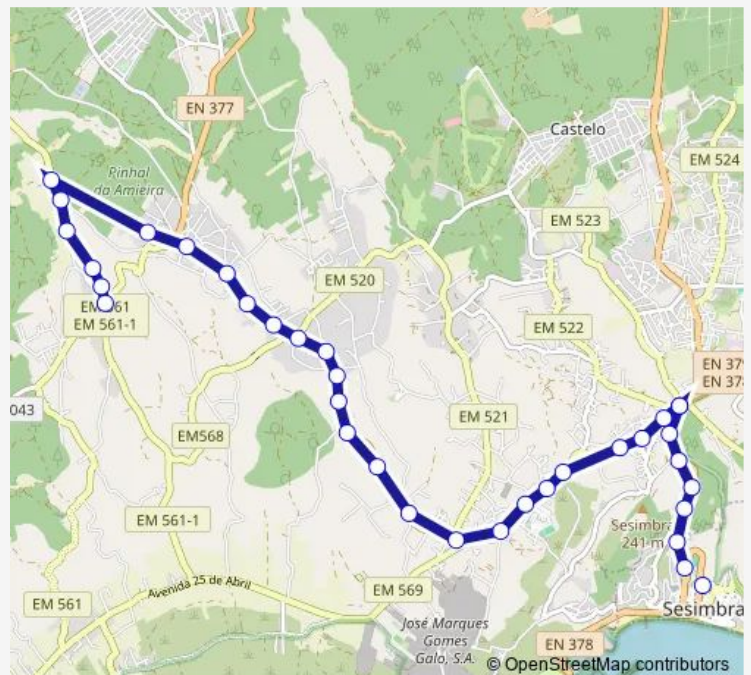

Bus 223 - Sesimbra - Aldeia DO Meco

[Go to website](#)

Direction

Sesimbra (Terminal) — Aldeia Meco (R Praia M Baixo) Centro

35 stops

[Open route schedule](#)

Sesimbra (Terminal)

Sesimbra (EN 378) Telefones

Sesimbra (EN 378) Esc Condução Feijão

Sesimbra (EN 378) Pascoal

Sesimbra (EN 378) Vai Vem

Sesimbra (EN 378) Barquinha

Santana (EN 378) Flect

Santana (EN 378) Café Cidália

Santana (EN 378) Quiosque

Santana (EN 379) Fte Correios

Corredoura (EN 379) Fte Igreja

Zambujal (EN 379) Fonte Esquerda

Zambujal (EN 379) Movicruz

Zambujal (EN 379) Fte Viv Jonas

Zambujal (EN 379) Fte Cooperativa

Zambujal (EN 379) Brasa D'Ouro

Zambujal (EN 377) (X)

Caixas (Fte Stand Automóveis A M Martins)

Caixas (Depósito Água)

Caixas (Fte Zé Miguel) Vedações

Caixas (Zé Mau)

Route schedule

Sesimbra (Terminal) — Aldeia Meco (R Praia M Baixo) Centro

Monday 06:50-18:20

Tuesday 06:50-18:20

Wednesday 06:50-18:20

Thursday 06:50-18:20

Friday 06:50-18:20

Saturday —

Sunday —

Route info

Direction: Sesimbra (Terminal)

Stops: 35

Trip Duration: 0 hour 30 min

223 - Sesimbra - Aldeia DO Meco