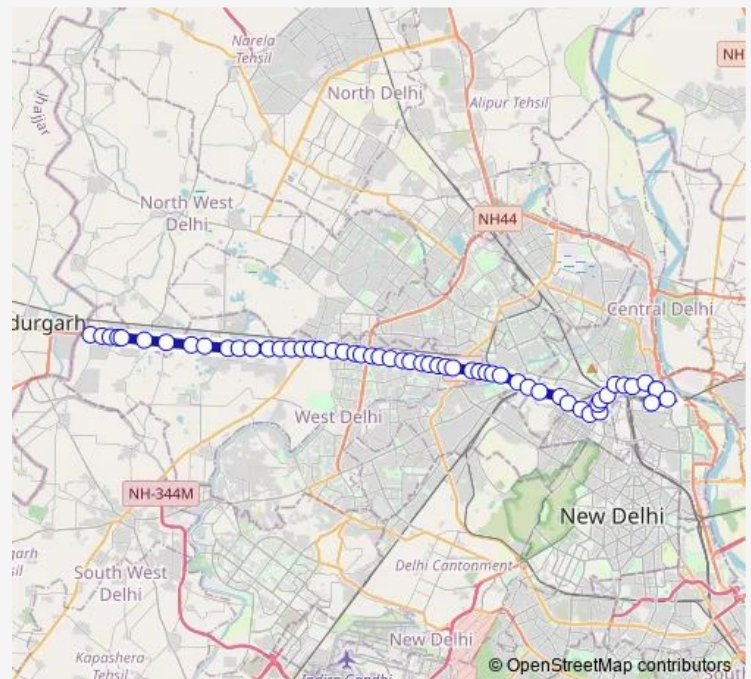

Nangloi Bus Stand

Inder Enclave

Udyog Nagar

Route schedule

Tikri Border Metro Station — Old Delhi Railway Station

Monday 00:30-23:40

Tuesday 00:30-23:40

Wednesday 00:30-23:40

Thursday 00:30-23:40

Friday 00:30-23:40

Saturday 00:30-23:40

Sunday 00:30-23:40

Route info

Direction: Tikri Border Metro Station

Stops: 56

Trip Duration: 1 hour 55 min