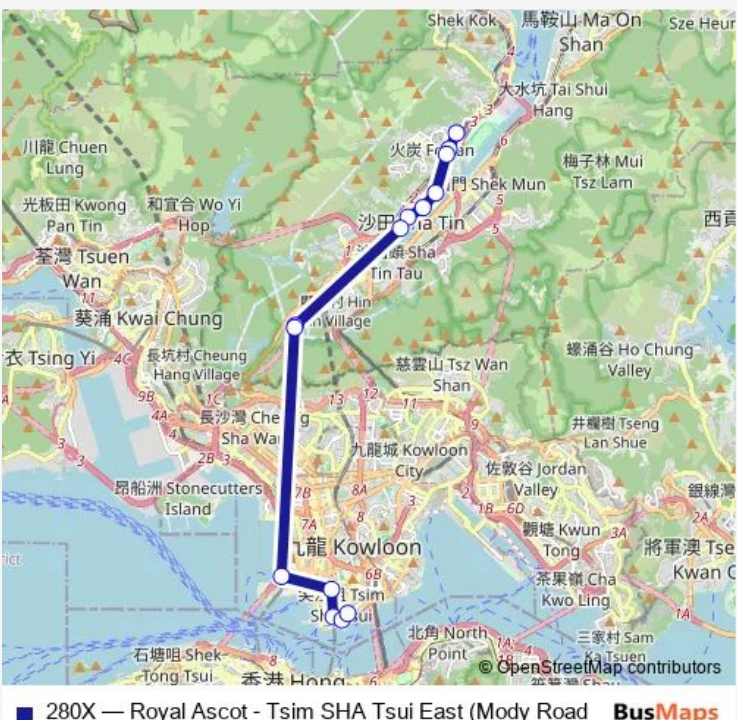

Bus 280X Royal Ascot - Tsim SHA Tsui East (Mody Road)

[Go to website](#)

**Direction**  
 [Kmb] Royal Ascot BUS Terminus[[Lwb] Royal Ascot BUS Terminus — [Ctb] Tsim SHA Tsui (Mody Road)][[Kmb+Ctb] Tsim SHA Tsui East (Mody Road)/<Br>Tsim SHA Tsui (Mody Road)][[Kmb] Tsim SHA Tsui East (Mody Road)  
 14 stops  
[Open route schedule](#)

- [Kmb] Royal Ascot BUS Terminus[[Lwb] Royal Ascot BUS Terminus
- [Kmb] Jubilee Garden[[Lwb] Jubilee Garden
- [Kmb] FO TAN Station[[Lwb] FO TAN Station
- [Ctb] WO CHE Estate, Yuen WO Road[[Kmb] WO CHE Estate[[Lwb] WO CHE Estate
- [Ctb] LEK Yuen Estate, Yuen WO Road[[Kmb] LEK Yuen Estate[[Lwb] LEK Yuen Estate
- [Ctb] SHA TIN Town Hall, SHA TIN Centre Street[[Kmb] SHA TIN Town Hall
- [Ctb] Royal Park Hotel, PAK HOK Ting Street[[Kmb] Royal Park Hotel[[Lwb] Royal Park Hotel
- [Kmb] Tsing SHA Highway Bbi
- [Ctb] Tsing SHA Highway BUS-BUS Interchange[[Kmb] Tsing SHA Highway Bbi[[Lwb] Tsing SHA Highway Bbi
- [Kmb] Western Harbour Tunnel Bbi, NGA Cheung Road
- [Kmb] ST. Andrew'S Church
- [Ctb] Middle Road, Nathan Road[[Kmb] Tsim SHA Tsui BBI - Middle Road
- [Ctb] East Tsim SHA Tsui Station, Salisbury Road[[Kmb+Ctb] East Tsim SHA Tsui Station/<Br>East Tsim SHA Tsui Station, Salisbury Road[[Kmb] East Tsim SHA Tsui Station
- [Ctb] Tsim SHA Tsui (Mody Road)][[Kmb+Ctb] Tsim SHA Tsui East (Mody Road)/<Br>Tsim SHA Tsui (Mody Road)][[Kmb] Tsim SHA Tsui East (Mody Road)

Route schedule

[Kmb] Royal Ascot BUS Terminus[[Lwb] Royal Ascot BUS Terminus — [Ctb] Tsim SHA Tsui (Mody Road)][[Kmb+Ctb] Tsim SHA Tsui East (Mody Road)/<Br>Tsim SHA Tsui (Mody Road)][[Kmb] Tsim SHA Tsui East (Mody Road)

Monday	07:50
Tuesday	07:50
Wednesday	07:50
Thursday	07:50
Friday	07:50
Saturday	—
Sunday	—

Route info

Direction: [Kmb] Royal Ascot BUS Terminus[[Lwb] Royal Ascot BUS Terminus

Stops: 14

Trip Duration: 0 hour 47 min