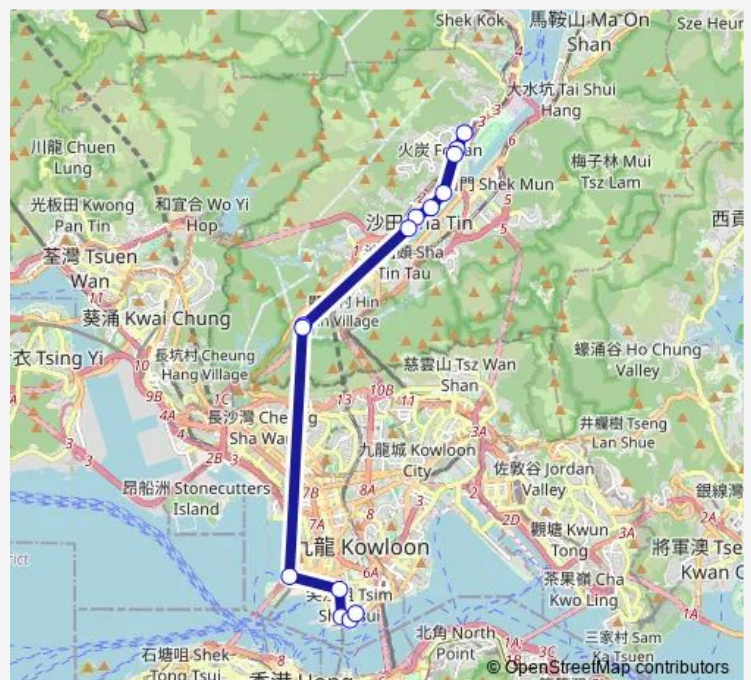

Monday 07:50

Tuesday 07:50

Wednesday 07:50

Thursday 07:50

Friday 07:50

Saturday —

Sunday —

Route info

Direction: [Kmb] Royal Ascot BUS Terminus[[Lwb] Royal Ascot BUS Terminus

Stops: 14

Trip Duration: 0 hour 42 min

280x Bus time schedules and route maps are available in an offline PDF at busmaps.com. Use the busmaps.com website to see live bus times, train schedule or subway schedule, and step-by-step directions for all public transit in Sha Tin