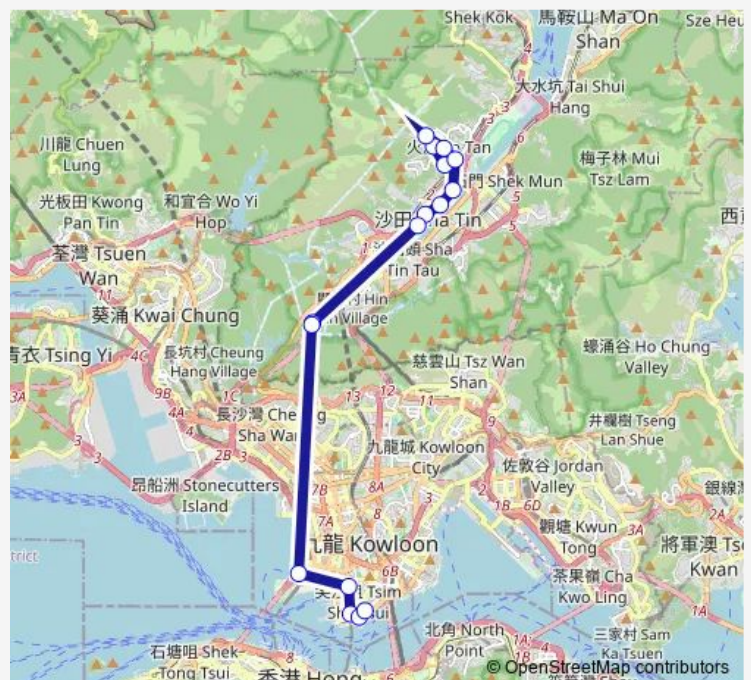

Tuesday 05:40-19:00

Wednesday 05:40-19:00

Thursday 05:40-19:00

Friday 05:40-19:00

Saturday 05:40-19:00

Sunday 05:40-19:00

Route info

Direction: [Kmb] SUI WO Court BUS Terminus

Stops: 16

Trip Duration: 0 hour 51 min

■ 280X — SUI WO Court - Tsim SHA Tsui East (Mody Road)

Tsim SHA Tsui Station, Salisbury Road[[Kmb] East Tsim
SHA Tsui Station

[Ctb] Tsim SHA Tsui (Mody Road)[[Kmb+Ctb] Tsim
SHA Tsui East (Mody Road)/
Tsim SHA Tsui (Mody
Road)[[Kmb] Tsim SHA Tsui East (Mody Road)