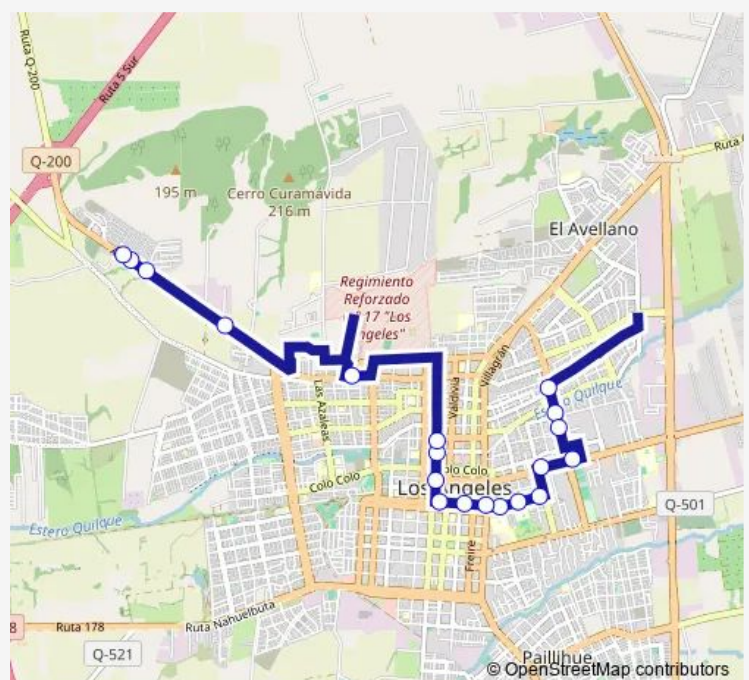

Direction

Guillermo Marconi / Cost Quilque Norte — Maria Dolores / Maria Dolores

19 stops

[Open route schedule](#)

Guillermo Marconi / Cost Quilque Norte

Guillermo Marconi / Luis Soto

Guillermo Marconi / Colo Colo

Mendoza / Lautaro

Mendoza / Rengo

Mendoza / Tucapel

Orompello / San Luis

Maria Dolores / Camino Parcela Las Amalias

Maria Dolores / Camino Villa la Montana

Maria Dolores / Principal

Maria Dolores / Maria Dolores

Route schedule

Guillermo Marconi / Cost Quilque Norte — Maria Dolores / Maria Dolores

Monday 07:48-19:48

Tuesday 07:48-19:48

Wednesday 07:48-19:48

Thursday 07:48-19:48

Friday 07:48-19:48

Saturday 07:48-19:48

Sunday 07:48-19:48

Route info

Direction: Guillermo Marconi / Cost Quilque Norte

Stops: 19

Trip Duration: 0 hour 30 min

C7V_R Bus time schedules and route maps are available in an offline PDF at busmaps.com. Use the busmaps.com website to see live bus times, train schedule or subway schedule, and step-by-step directions for all public transit in Los Angeles