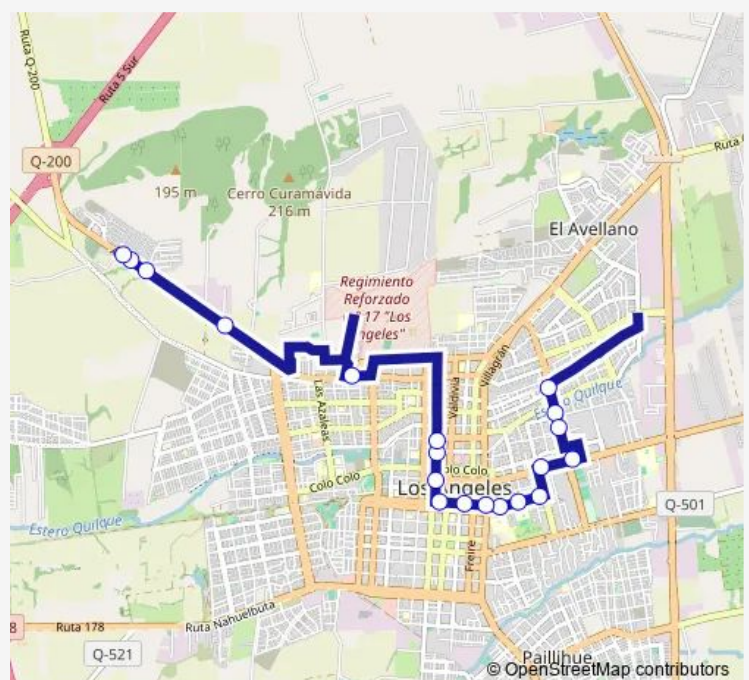

Direction

Guillermo Marconi / Cost Quilque Norte — Maria Dolores / Maria Dolores

19 stops

[Open route schedule](#)

Guillermo Marconi / Cost Quilque Norte

Guillermo Marconi / Luis Soto

Guillermo Marconi / Colo Colo

Mendoza / Lautaro

Mendoza / Rengo

Mendoza / Tucapel

Orompello / San Luis

Maria Dolores / Camino Parcela Las Amalias

Maria Dolores / Camino Villa la Montana

Maria Dolores / Principal

Maria Dolores / Maria Dolores

Route schedule

Guillermo Marconi / Cost Quilque Norte — Maria Dolores / Maria Dolores

Monday 07:48-19:48

Tuesday 07:48-19:48

Wednesday 07:48-19:48

Thursday 07:48-19:48

Friday 07:48-19:48

Saturday 07:48-19:48

Sunday 07:48-19:48

Route info

Direction: Guillermo Marconi / Cost Quilque Norte

Stops: 19

Trip Duration: 0 hour 30 min

C7v_R Bus time schedules and route maps are available in an offline PDF at busmaps.com. Use the busmaps.com website to see live bus times, train schedule or subway schedule, and step-by-step directions for all public transit in Los Angeles