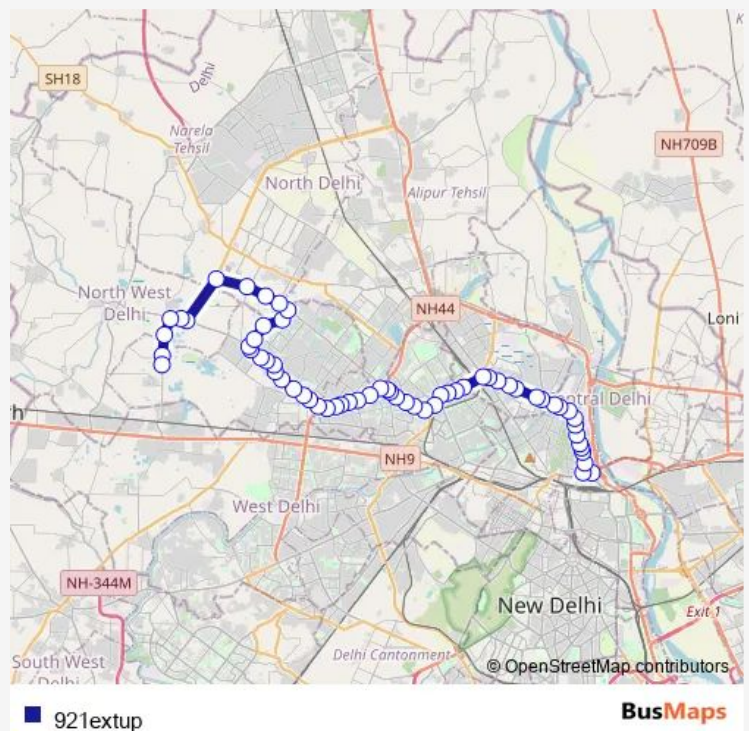

Bus 921extup

[Go to website](#)

Direction

Kashmere Gate City Bus Terminal — Mubarak Pur Crossing

62 stops

[Open route schedule](#)

- Kashmere Gate City Bus Terminal
- Isbt Nityanand Marg
- Ludlow Castle
- Exchange Store / Civil Lines Metro Station
- Civil Lines Metro Station
- IP College
- Old Secretariat (Postal Account Office)
- Vidhan Sabha Metro Station
- Khyber Pass
- Mall Road
- Vishwa Vidyalaya Metro Station
- INS Hostel
- GTB Nagar
- New Police Lines
- Alpana Cinema (Model Town Mtr Stn)
- Model Town li
- Model Town lii
- Azadpur Metro Station
- Azadpur Terminal
- Shalimar Bagh Crossing
- Ashok Vihar Crossing

Route schedule

Kashmere Gate City Bus Terminal — Mubarak Pur Crossing

Monday	09:35-18:05
Tuesday	09:35-18:05
Wednesday	09:35-18:05
Thursday	09:35-18:05
Friday	09:35-18:05
Saturday	09:35-18:05
Sunday	09:35-18:05

Route info

Direction: Kashmere Gate City Bus Terminal

Stops: 62

Trip Duration: 2 hour 7 min

■ 921extup

Richi Rich

Prem Bari Pul

Punjab Kesari (Subhash Palace Depot)