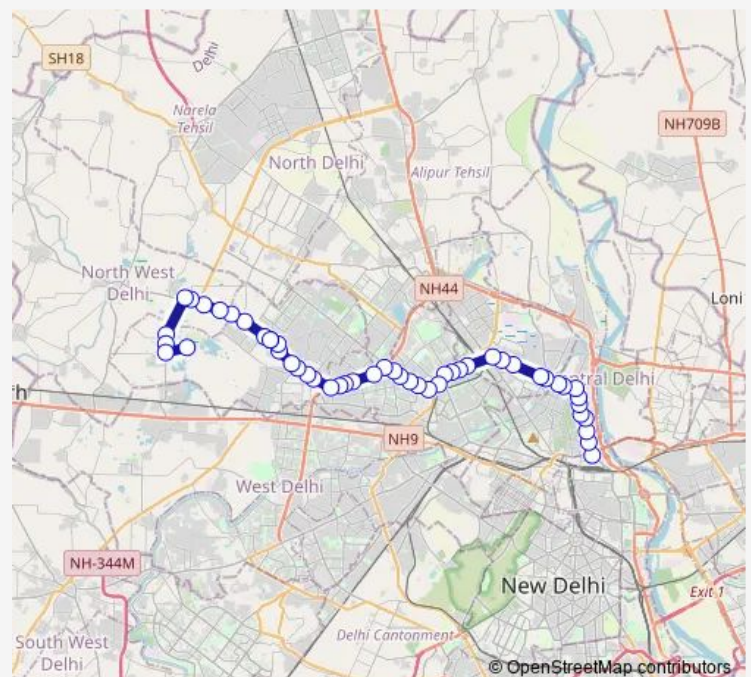

Prem Bari Pul

Punjab Kesari (Subhash Palace Depot)

Wazirpur DTC Depot / Netaji Subhash Palace

Route schedule

Isbt Kashmere Gate Terminal — Mubarakpur Dabas

Monday 07:40

Tuesday 07:40

Wednesday 07:40

Thursday 07:40

Friday 07:40

Saturday 07:40

Sunday 07:40

Route info

Direction: Isbt Kashmere Gate Terminal

Stops: 50

Trip Duration: 1 hour 51 min

■ 921extup

BusMaps

Pitampura ND Block

Kohat Enclave Metro Station

Vaishali Enclave / Kapil Vihar

JD Block Pitam Pura

Madhuban Chowk Outer Ring Road

Saraswati Vihar C Block