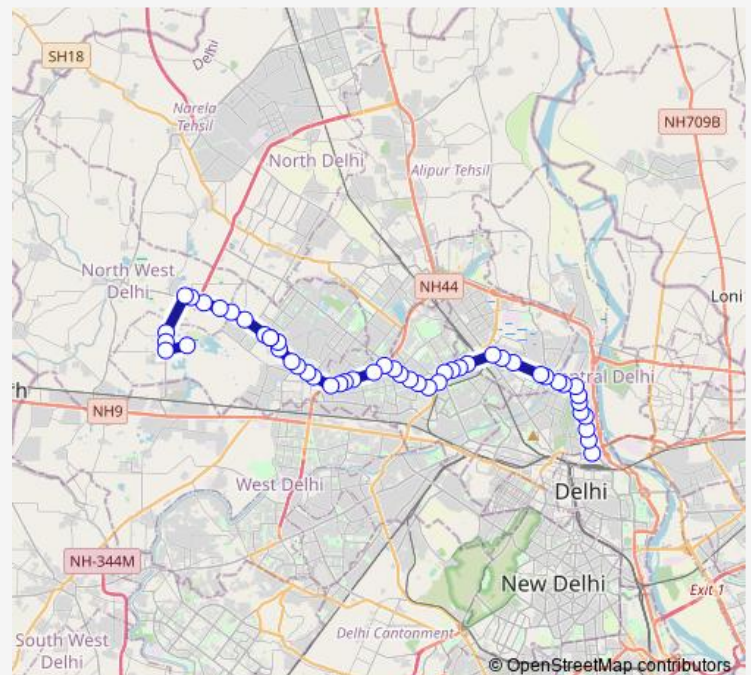

Prem Bari Pul

Punjab Kesari (Subhash Palace Depot)

Wazirpur DTC Depot / Netaji Subhash Palace

Route schedule

Isbt Kashmere Gate Terminal — Mubarakpur Dabas

Monday 07:40

Tuesday 07:40

Wednesday 07:40

Thursday 07:40

Friday 07:40

Saturday 07:40

Sunday 07:40

Route info

Direction: Isbt Kashmere Gate Terminal

Stops: 50

Trip Duration: 1 hour 51 min

■ 921extup

BusMaps

Pitampura ND Block

Kohat Enclave Metro Station

Vaishali Enclave / Kapil Vihar

JD Block Pitam Pura

Madhuban Chowk Outer Ring Road

Saraswati Vihar C Block