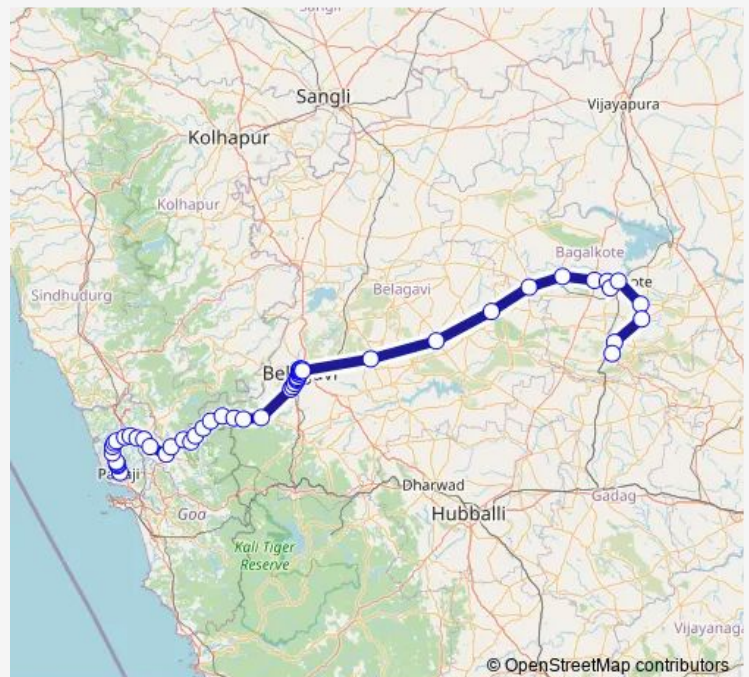

Bus PNJ123 Panaji - Badami via Chorla

[Go to website](#)

Direction

Panaji KTC Bus Stand — Badami

53 stops

[Open route schedule](#)

Panaji KTC Bus Stand

Teen Building

Training College

Gulyakade

Porvorim Copel

Guirim Cross

Mapusa KTC Bus Stand

Dhuler

Karaswada Char Rasta

Thivim Ground

Tivim Railway Stn.

Assnoda KTC Bus Stand

Mulgao

Bicholim KTC Bus Stand

Sankhali KTC Bus Stand

Poriem

Keri Toll Naka

Jamblikade

Charavne Wadyar

Chorla Titha

Chauki

Route schedule

Panaji KTC Bus Stand — Badami

Monday 11:30

Tuesday 11:30

Wednesday 11:30

Thursday 11:30

Friday 11:30

Saturday 11:30

Sunday 11:30

Route info

Direction: Panaji KTC Bus Stand

Stops: 53

Trip Duration: 10 hour 0 min

PNJ123 — Panaji - Badami via Chorla