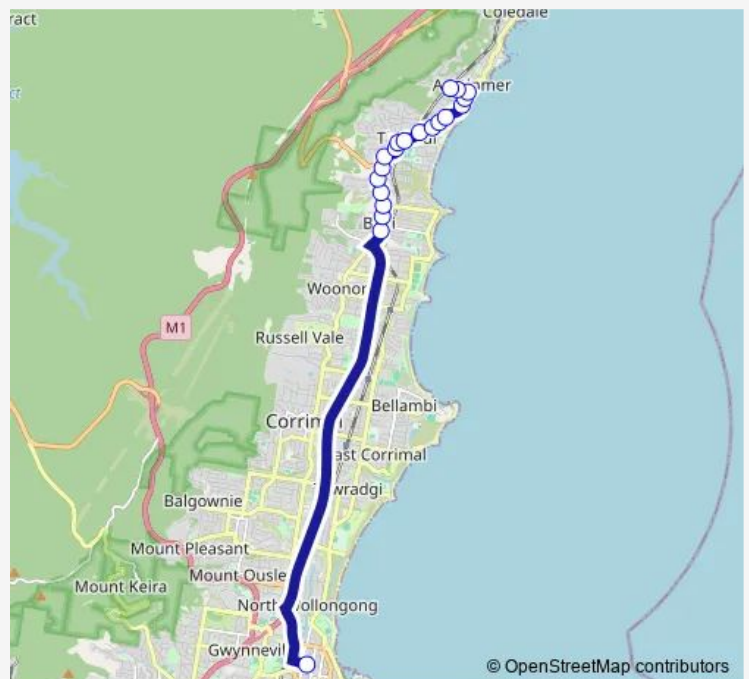

School Bus S001 Austinmer to Smiths Hill Hs

[Go to website](#)

Direction

Smith's Hill High School, Gipps St — Moore St Opp Austinmer Station

20 stops

[Open route schedule](#)

- Smith's Hill High School, Gipps St
- Bulli Heritage Hotel, Princes Hwy
- Bulli Bowling Club, Princes Hwy
- Princes Hwy Opp Point St
- Bulli Public School, Princes Hwy
- Lawrence Hargrave Dr After George Av
- Lawrence Hargrave Dr Opp Hewitts Av
- Lawrence Hargrave Dr After Prince St
- Lawrence Hargrave Dr At Lachlan St
- George St At Lawrence Hargrave Dr
- Thirroul District Community Centre And Library, Lawrence Hargrave Dr
- Thirroul Plaza, Lawrence Hargrave Dr
- Thirroul Fire Station, Lawrence Hargrave Dr
- Lawrence Hargrave Dr At Cochrane Rd
- Lawrence Hargrave Dr Before Henley Rd
- Lawrence Hargrave Dr After Mountain Rd
- Lawrence Hargrave Dr At Kennedy Rd
- Moore St At Lawrence Hargrave Dr
- Moore St At Slade St
- Moore St Opp Austinmer Station

Route schedule

Smith's Hill High School, Gipps St — Moore St Opp Austinmer Station

Monday	14:15
Tuesday	14:50
Wednesday	14:50
Thursday	14:50
Friday	14:50
Saturday	—
Sunday	—

Route info

Direction: Smith's Hill High School, Gipps St

Stops: 20

Trip Duration: 0 hour 30 min

S001 — Austinmer to Smiths Hill Hs

Direction

Austinmer Station, Moore St — Smith's Hill High School, Gipps St

18 stops

[Open route schedule](#)

Austinmer Station, Moore St

Moore St At Lawrence Hargrave Dr

Lawrence Hargrave Dr Opp Kennedy Rd

Lawrence Hargrave Dr Opp Mountain Rd

Lawrence Hargrave Dr At Henley Rd

Lawrence Hargrave Dr At The Esplanade

Lawrence Hargrave Dr Opp Thirroul Fire Station