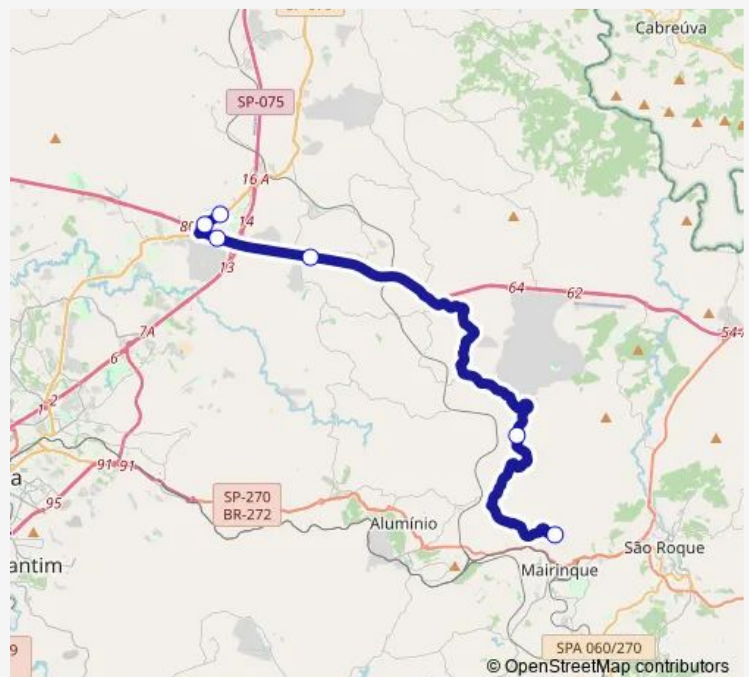

Bus 6226 Mairinque (Bairro Sao Jose) / Itu (Terminal Cidade Nova)

[Go to website](#)**Direction**

Mairinque - SP, 18120-000 — Rua Doutor Itagibá Vilassa
| Rua | Vila Martins | 13308230

2 stops

[Open route schedule](#)

Mairinque - SP, 18120-000

Rua Doutor Itagibá Vilassa | Rua | Vila Martins | 13308230

Route schedule

Mairinque - SP, 18120-000 — Rua Doutor Itagibá Vilassa
| Rua | Vila Martins | 13308230

Monday	05:20-19:40
Tuesday	05:20-19:40
Wednesday	05:20-19:40
Thursday	05:20-19:40
Friday	05:20-19:40
Saturday	05:20-18:00
Sunday	08:15-18:00

Route info

Direction: Mairinque - SP, 18120-000

Stops: 2

Trip Duration: 0 hour 34 min

■ 6226 — Mairinque (Bairro Sao Jose) / Itu (Terminal Cidade Nova)

Direction

Rua Doutor Itagibá Vilassa | Rua | Vila Martins | 13308230
— Mairinque - SP, 18120-000

Sunday 07:40-17:30

Route info

Direction: Rua Doutor Itagibá Vilassa | Rua | Vila Martins | 13308230

Stops: 6

Trip Duration: 0 hour 35 min

6226 Bus time schedules and route maps are available in an offline PDF at busmaps.com. Use the busmaps.com website to see live bus times, train schedule or subway schedule, and step-by-step directions for all public transit in Sorocaba