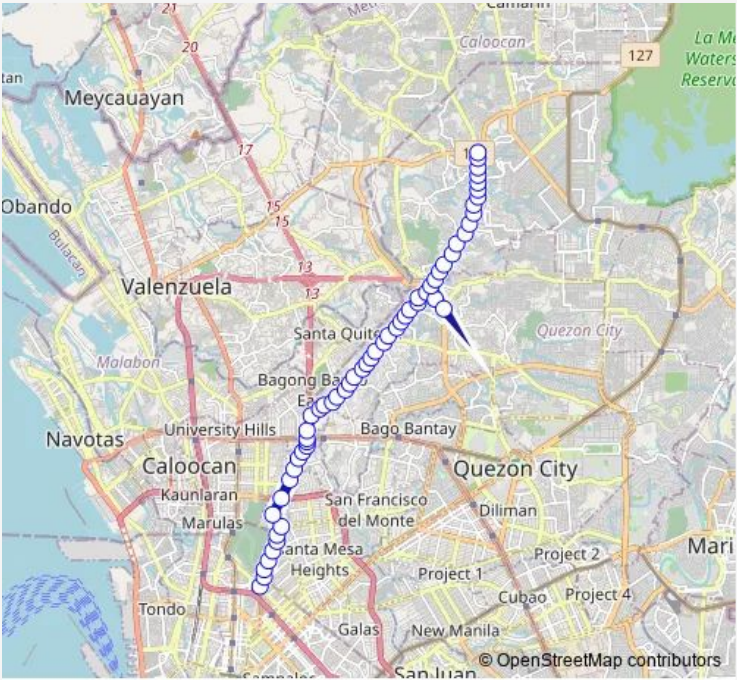

- Dimasalang / Aurora Boulevard Intersection, Quezon City
- Andres Bonifacio / Ferdinand Blumentritt Intersection, Quezon City
- Andres Bonifacio / Iba Intersection, Quezon City
- Andres Bonifacio / Bulusan Intersection, Quezon City
- Andres Bonifacio / Lunas Intersection, Quezon City
- Andres Bonifacio / Magnas Intersection, Quezon City
- Andres Bonifacio near Manila North Cemetary, Quezon City
- Del Monte Avenue / A. Bonifacio Intersection, Quezon City
- Andreas Bonifacio / Mauban Intersection, Quezon City
- Andreas Bonifacio / Sgt. Emilio Rivera ntersection, Quezon City
- Andreas Bonifacio / Selecta Drive Intersection, Quezon City
- Andreas Bonifacio / Marvex Drive Intersection, Quezon City
- Andreas Bonifacio, Quezon City
- Asiawide Refershments Corporation, Andreas Bonifacio, Quezon City
- Andreas Bonifacio, Quezon City
- Andreas Bonifacio, Quezon City
- North Luzon Expressway / Epifanio de los Santos Avenue Intersection, Caloocan City

Route schedule
 Dimasalang / Aurora Boulevard Intersection, Quezon City
 — Ramirez / Quirino Highway, Caloocan City

Monday	00:00
Tuesday	00:00
Wednesday	00:00
Thursday	00:00
Friday	00:00
Saturday	00:00
Sunday	00:00

Route info

Direction: Dimasalang / Aurora Boulevard Intersection, Quezon City

Stops: 58

Trip Duration: 1 hour 8 min

■ Balintawak Blumentritt via Bonifacio **BusMaps**

North Luzon Expressway near Bonifacio Memorial Elementary School, Caloocan City

Quirino Highway, Quezon City

Quirino Highway / S Gonzales Drive Intersection, Quezon City

Quirino Highway near Maximina Intersection, Quezon City

Quirino Highway / Francisco Intersection, Quezon City

Quirino Highway / 127 Interior Intersection, Quezon City