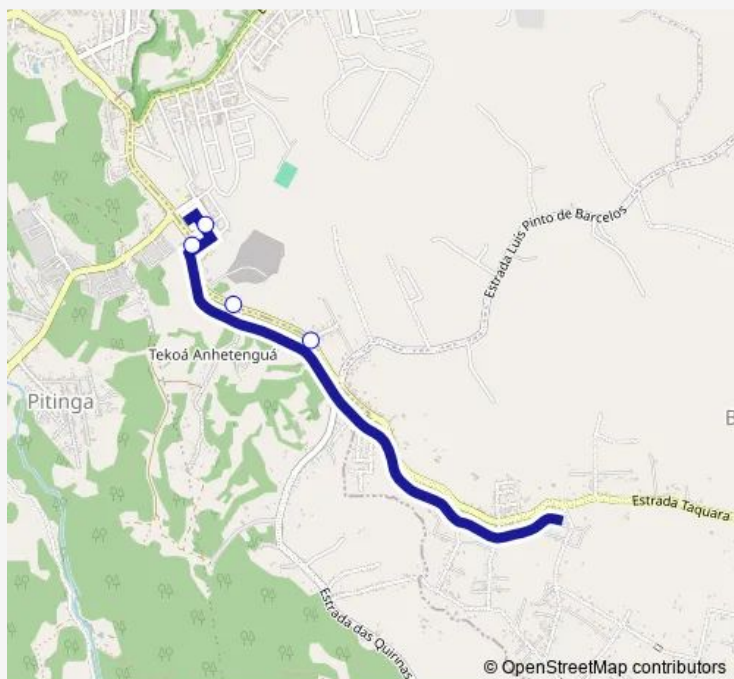

Wednesday 00:05-23:35

Thursday 00:05-23:35

Friday 00:05-23:35

Saturday 05:17-20:37

Sunday 10:32-20:12

Route info

Direction: JOAO DE OLIVEIRA REMIAO 10370

Stops: 8

Trip Duration: 0 hour 10 min

Direction

JD. Outeiral 105 — JOAO DE OLIVEIRA REMIAO 9609 R MUTINELEE

4 stops

[Open route schedule](#)

JD. Outeiral 105

JOAO DE OLIVEIRA REMIAO DF 8794 SALAO DO REINO DAS TESTEMUNHAS DE JEOVA

JOAO DE OLIVEIRA REMIAO DF 9060 SAPATARIA LIBERDADE

JOAO DE OLIVEIRA REMIAO 9609 R MUTINELEE

Route schedule

JD. Outeiral 105 — JOAO DE OLIVEIRA REMIAO 9609 R MUTINELEE

Monday	00:25-23:50
Tuesday	00:25-23:50
Wednesday	00:25-23:50
Thursday	00:25-23:50
Friday	00:25-23:50
Saturday	05:05-20:25
Sunday	10:20-20:00

Route info

Direction: JD. Outeiral 105

Stops: 4

Trip Duration: 0 hour 40 min

A98 Bus time schedules and route maps are available in an offline PDF at busmaps.com. Use the busmaps.com website to see live bus times, train schedule or subway schedule, and step-by-step directions for all public transit in Porto Alegre