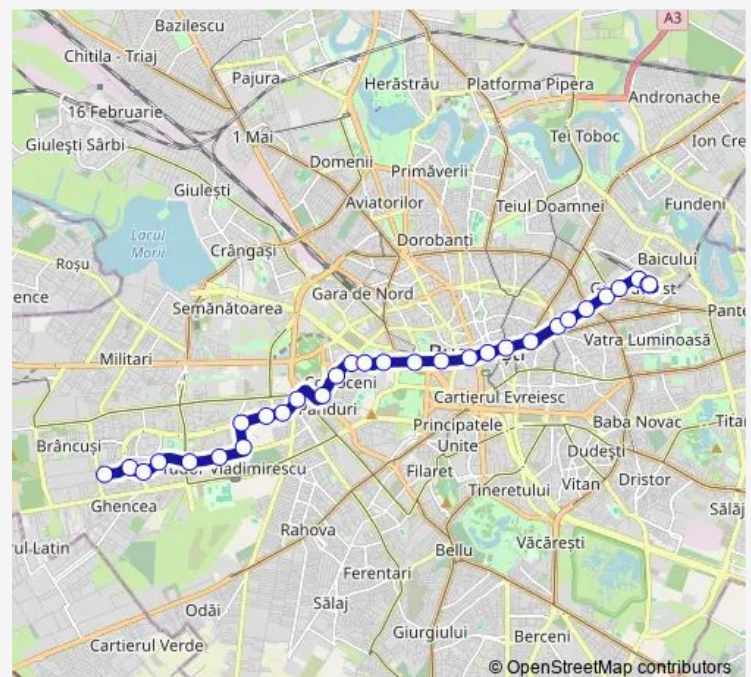

Armeneasca

Route schedule

Valea Argesului — Baicului

Monday 04:55-22:45

Tuesday 04:55-22:45

Wednesday 04:55-22:45

Thursday 04:55-22:45

Friday 04:55-22:45

Saturday 04:55-22:45

Sunday 04:55-22:45

Route info

Direction: Valea Argesului

Stops: 30

Trip Duration: 0 hour 51 min

Calea Mosilor

Foisorul de Foc

Horei

Soseaua Mihai Bravu

Avrig

Soseaua Pantelimon

Gara Obor

Baicului

Baicului

Direction

Baicului — Valea Argesului

30 stops

[Open route schedule](#)

Baicului

Gara Obor

Soseaua Pantelimon

Soseaua Mihai Bravu

Oborul Nou