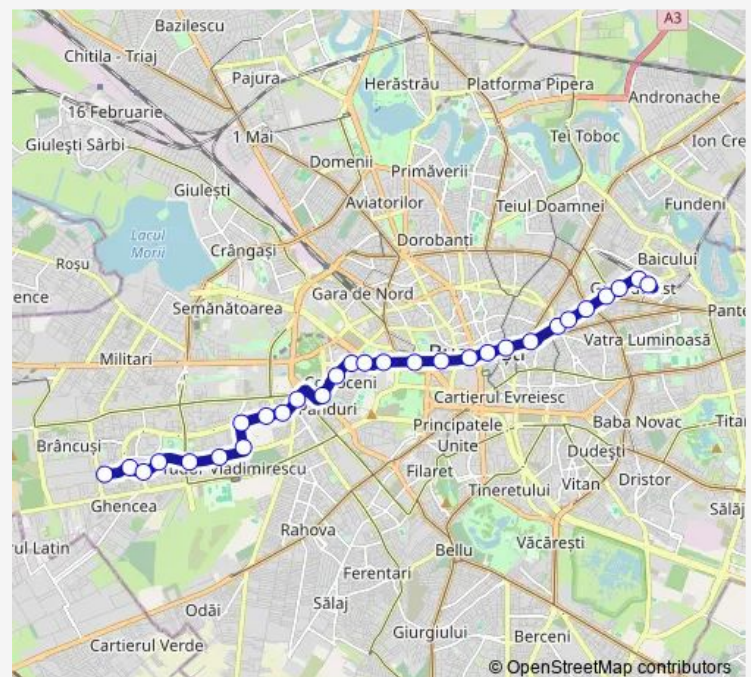

Armeneasca

Route schedule

Valea Argesului — Baicului

Monday 04:55-22:45

Tuesday 04:55-22:45

Wednesday 04:55-22:45

Thursday 04:55-22:45

Friday 04:55-22:45

Saturday 04:55-22:45

Sunday 04:55-22:45

Route info

Direction: Valea Argesului

Stops: 29

Trip Duration: 0 hour 55 min

Calea Mosilor

Foisorul de Foc

Horei

Soseaua Mihai Bravu

Avrig

Soseaua Pantelimon

Gara Obor

Baicului

Direction

Baicului — Valea Argesului

Thursday 04:45-22:40

Friday 04:45-22:40

Saturday 04:45-22:40

Sunday 04:45-22:40

Route info

Direction: Baicului

Stops: 30

Trip Duration: 1 hour 0 min