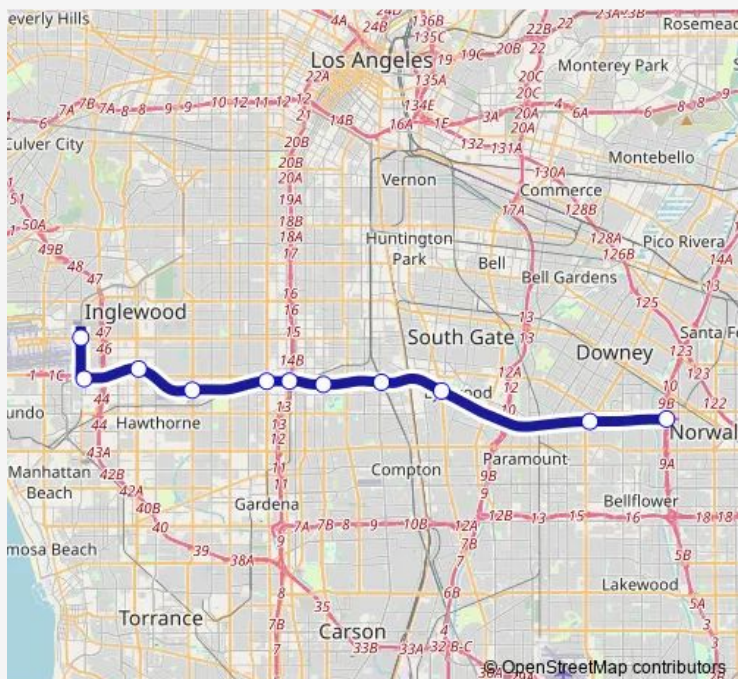

Vermont / Athens Station

Harbor Freeway Station

Avalon Station

Willowbrook - Rosa Parks Station - Metro C-Line

Long Beach Blvd Station

Lakewood Blvd Station

Norwalk Station

### Route schedule

Aviation / Century Station — Norwalk Station

Monday	03:27-00:23 <sup>+1</sup>
Tuesday	03:27-00:23 <sup>+1</sup>
Wednesday	03:27-00:23 <sup>+1</sup>
Thursday	03:27-00:23 <sup>+1</sup>
Friday	03:27-00:23 <sup>+1</sup>
Saturday	03:33-00:23 <sup>+1</sup>
Sunday	03:33-00:23 <sup>+1</sup>

### Route info

Direction: Aviation / Century Station

Stops: 11

Trip Duration: 0 hour 29 min

Metro C Line

**Direction**

Norwalk Station — Aviation / Century Station

11 stops

[Open route schedule](#)

Norwalk Station

Lakewood Blvd Station

Long Beach Blvd Station

Willowbrook - Rosa Parks Station - Metro C-Line

Avalon Station

Harbor Freeway Station

Vermont / Athens Station