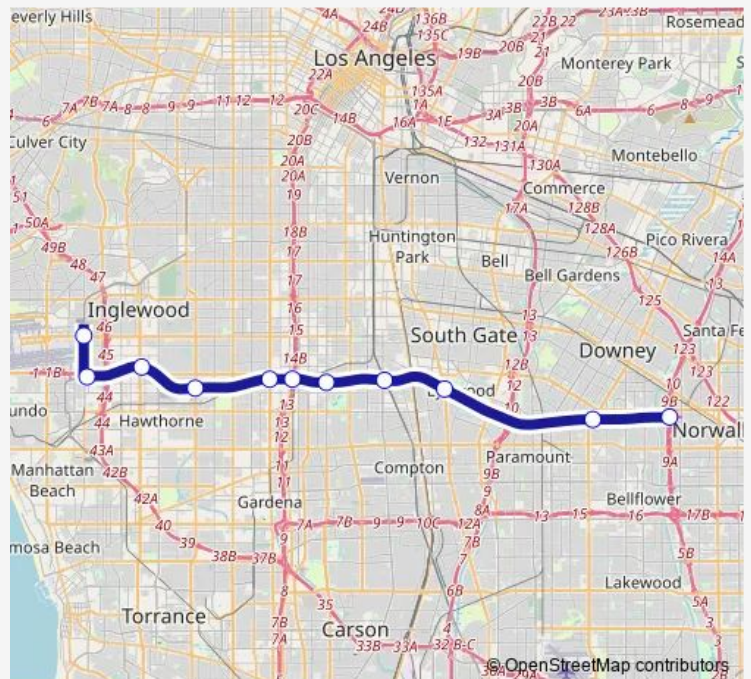

Hawthorne / Lennox Station

Crenshaw C-Line Station

Vermont / Athens Station

Harbor Freeway Station

Avalon Station

Willowbrook - Rosa Parks Station - Metro C-Line

Long Beach Blvd Station

Lakewood Blvd Station

Norwalk Station

Route schedule

Aviation / Century Station — Norwalk Station

Monday	03:27-00:23 <sup>+1</sup>
Tuesday	03:27-00:23 <sup>+1</sup>
Wednesday	03:27-00:23 <sup>+1</sup>
Thursday	03:27-00:23 <sup>+1</sup>
Friday	03:27-00:23 <sup>+1</sup>
Saturday	03:33-00:22 <sup>+1</sup>
Sunday	03:33-00:22 <sup>+1</sup>

Route info

Direction: Aviation / Century Station

Stops: 11

Trip Duration: 0 hour 29 min

Metro C Line

**Direction**

Norwalk Station — Aviation / Century Station

11 stops

[Open route schedule](#)

Norwalk Station

Lakewood Blvd Station

Long Beach Blvd Station

Willowbrook - Rosa Parks Station - Metro C-Line

Avalon Station

Harbor Freeway Station

Vermont / Athens Station