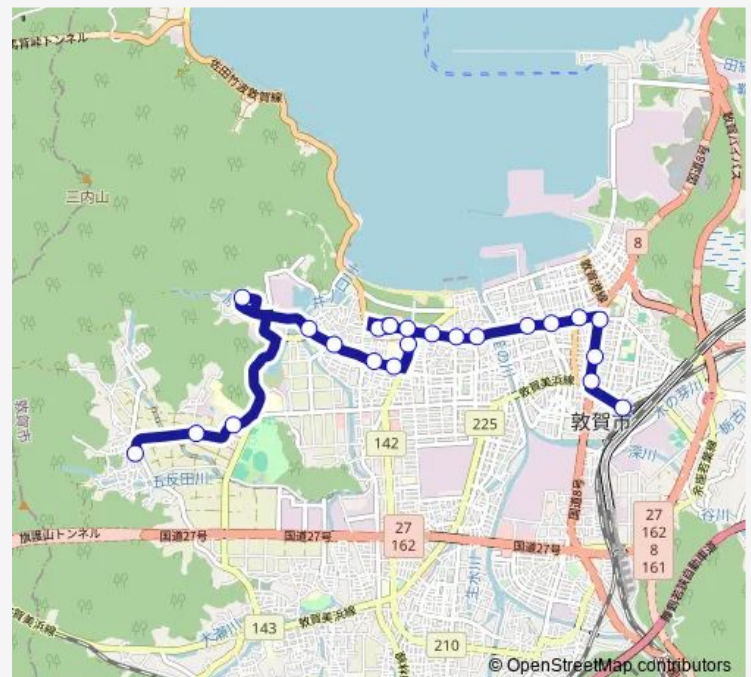

Route schedule

敦賀駅 — 沓見

Monday	07:45-19:10
Tuesday	07:45-19:10
Wednesday	07:45-19:10
Thursday	07:45-19:10
Friday	07:45-19:10
Saturday	08:03-18:03
Sunday	08:03-18:03

Route info

Direction: 敦賀駅

Stops: 23

Trip Duration: 0 hour 28 min

■ 5 松原線

原電訓練センター

沓見

Direction

敦賀駅 — 沓見

30 stops

[Open route schedule](#)

敦賀駅

Route info

Direction: 沓見

Stops: 30

Trip Duration: 0 hour 35 min

北公民館

気比神宮前

本町2丁目

白銀町

敦賀駅

5 松原線 Bus time schedules and route maps are available in an offline PDF at busmaps.com. Use the busmaps.com website to see live bus times, train schedule or subway schedule, and step-by-step directions for all public transit in Tsuruga