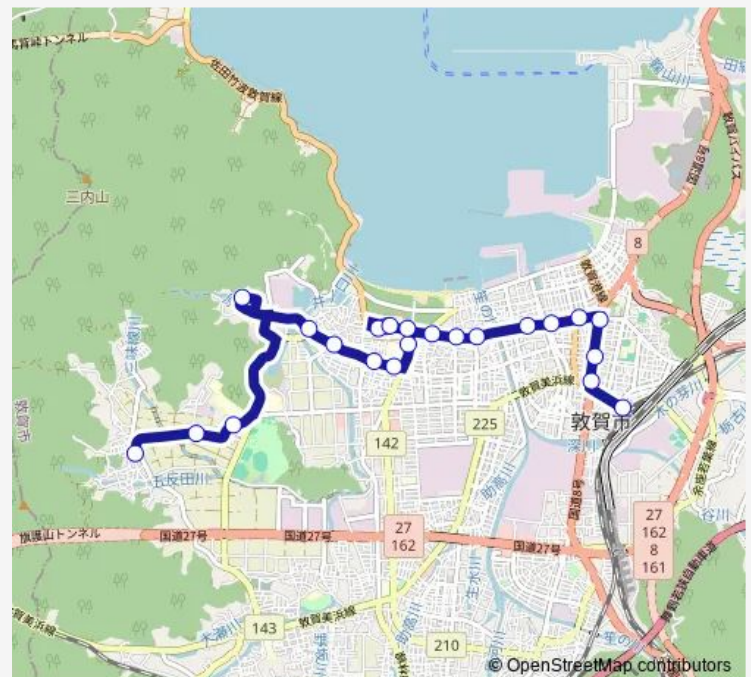

Route schedule

敦賀駅 — 杓見

Monday	07:45-19:10
Tuesday	07:45-19:10
Wednesday	07:45-19:10
Thursday	07:45-19:10
Friday	07:45-19:10
Saturday	08:03-18:03
Sunday	08:03-18:03

Route info

Direction: 敦賀駅

Stops: 23

Trip Duration: 0 hour 28 min

■ 5 松原線

原電訓練センター

沓見

Direction

敦賀駅 — 沓見

30 stops

[Open route schedule](#)

敦賀駅

Route info

Direction: 沓見

Stops: 30

Trip Duration: 0 hour 35 min

北公民館

気比神宮前

本町2丁目

白銀町

敦賀駅

5 松原線 Bus time schedules and route maps are available in an offline PDF at busmaps.com. Use the busmaps.com website to see live bus times, train schedule or subway schedule, and step-by-step directions for all public transit in Tsuruga