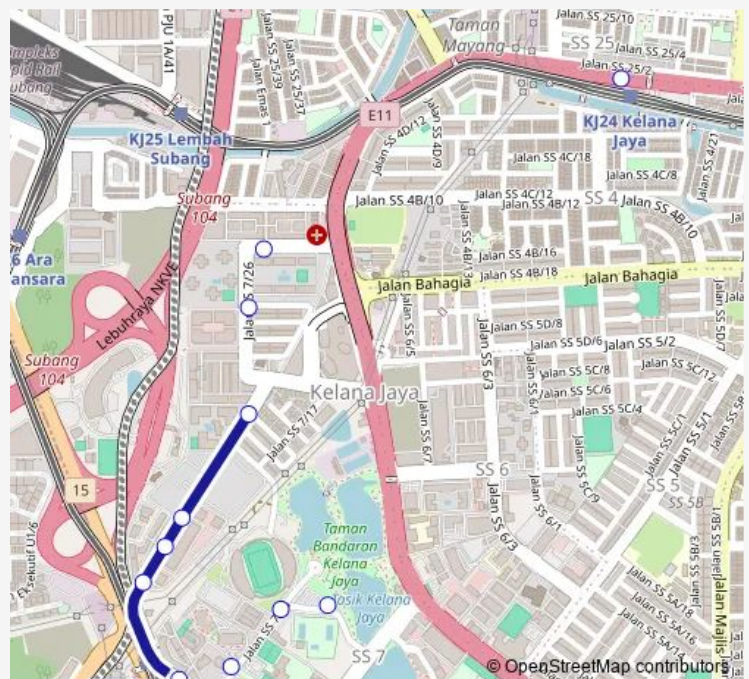

Pusat Latihan MAS (opp.), Jalan SS 7/15

Wisma Brem, Jalan SS 7/15

Stadium Mbpj, Jalan SS 7/15

Route schedule

Stesen LRT Kelana Jaya, Ldp — Stadium Mbpj, Jalan SS 7/15

Monday 06:00

Tuesday 06:00

Wednesday 06:00

Thursday 06:00

Friday 06:00

Saturday 06:00

Sunday 06:00

Route info

Direction: Stesen LRT Kelana Jaya, Ldp

Stops: 11

Trip Duration: 17 hour 0 min

T624 — Stesen LRT Kelana Jaya

Direction

Stadium Mbjp, Jalan SS 7/15 — Stesen LRT Kelana Jaya, Ldp

7 stops

[Open route schedule](#)

Stadium Mbjp, Jalan SS 7/15

Plaza Kelana Jaya (opp.), Jalan SS 7/13

Giant Kelana Jaya (opp.), Ldp

Wednesday 06:00

Thursday 06:00

Friday 06:00

Saturday 06:00

Sunday 06:00

Route info

Direction: Stadium Mbjp, Jalan SS 7/15

Stops: 7