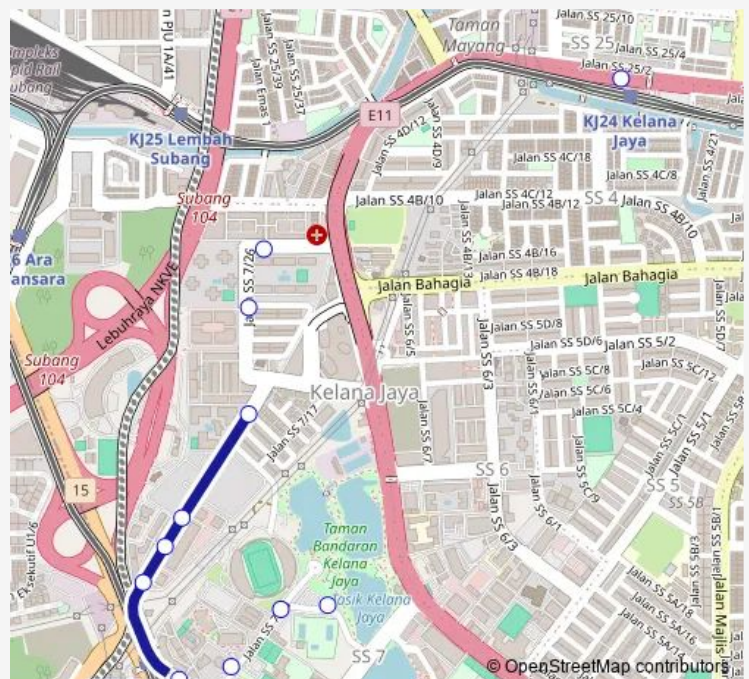

Pusat Latihan MAS (opp.), Jalan SS 7/15

Wisma Brem, Jalan SS 7/15

Stadium Mbpj, Jalan SS 7/15

Route schedule

Stesen LRT Kelana Jaya, Ldp — Stadium Mbpj, Jalan SS 7/15

Monday 06:00

Tuesday 06:00

Wednesday 06:00

Thursday 06:00

Friday 06:00

Saturday 06:00

Sunday 06:00

Route info

Direction: Stesen LRT Kelana Jaya, Ldp

Stops: 11

Trip Duration: 17 hour 0 min

■ T624 — Stesen LRT Kelana Jaya

Direction

Stadium Mbjp, Jalan SS 7/15 — Stesen LRT Kelana Jaya, Ldp

7 stops

[Open route schedule](#)

Stadium Mbjp, Jalan SS 7/15

Plaza Kelana Jaya (opp.), Jalan SS 7/13

Giant Kelana Jaya (opp.), Ldp

Wednesday 06:00

Thursday 06:00

Friday 06:00

Saturday 06:00

Sunday 06:00

Route info

Direction: Stadium Mbjp, Jalan SS 7/15

Stops: 7