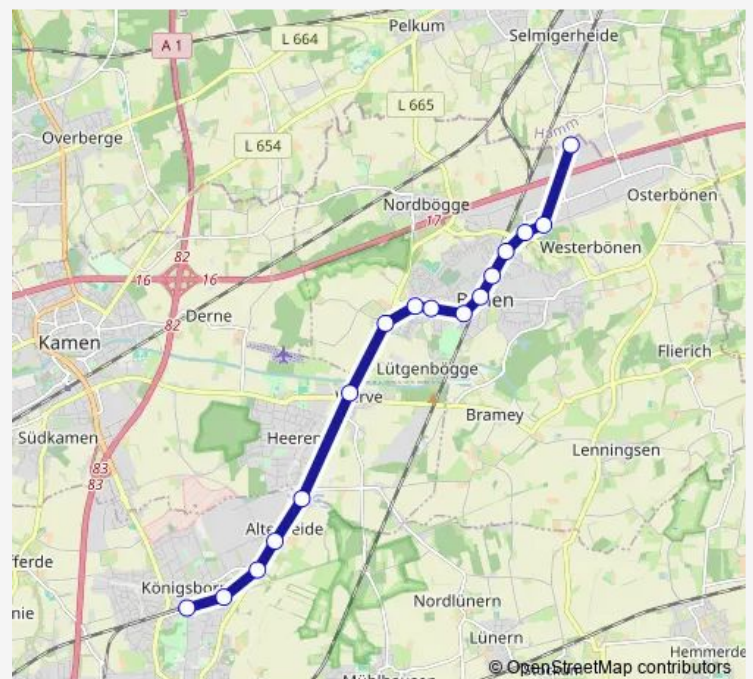

Königsborn, Zechenstr.

Königsborn, Alte Heide

Königsborn, Vaerstbrücke

Heeren, Lenningser Str.

Altenbögge, Am Telgenbusch

Altenbögge, St. Bonifatius

Altenbögge, Markt

Bönen, Wolfgang-Fräger-Str.

Bönen, Bahnhof

Bönen, Lessingstr

Bönen, Bachstr./Bockeldamm

Bönen, Abzweig Am Mersch

Bönen, Siemensstr. 10

Bönen, Lidl Logistikzentrum

Route schedule

Königsborn, Bahnhof — Bönen, Lidl Logistikzentrum

Monday 06:05

Tuesday 06:05-07:20

Wednesday 06:05

Thursday 06:05

Friday 06:05

Saturday 05:50-07:20

Sunday —

Route info

Direction: Königsborn, Bahnhof

Stops: 16

Trip Duration: 0 hour 23 min

T195

BusMaps

T195 Bus time schedules and route maps are available in an offline PDF at busmaps.com. Use the busmaps.com website to see live bus times, train schedule or subway schedule, and step-by-step directions for all public transit in Unna