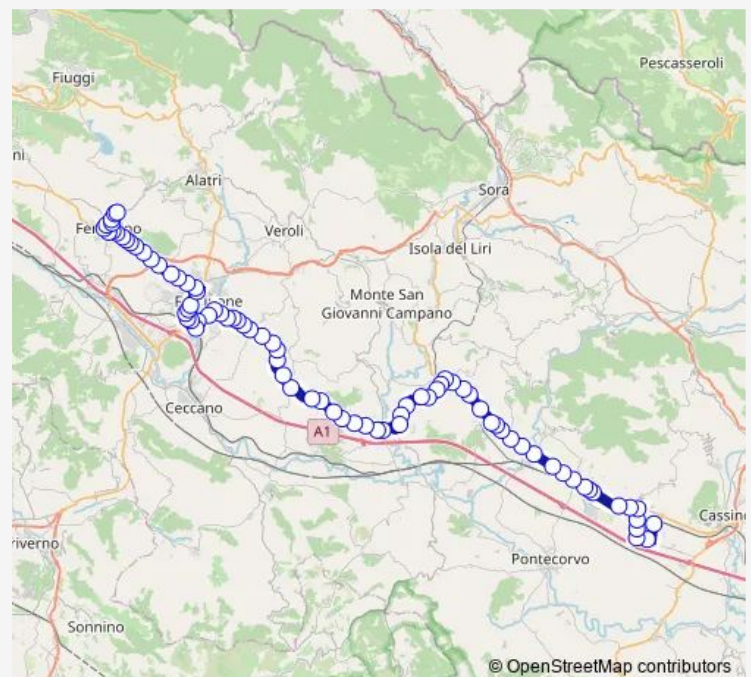

Wednesday 06:15-22:20

Thursday 06:15-22:20

Friday 06:15-22:20

Saturday —

Sunday —

Route info

Direction: Piedimonte | Cancelli Fiat 1 # f4681

Stops: 82

Trip Duration: 1 hour 20 min

Arce | Via Casilina Via Fraioli # f5315

Arce | Murata # f5316

Arce | Stazione FS # f5317

Arce | Cimitero # f5318

Arce | Via Casilina Via Campanile # f5319

Arce | Via Casilina Via Valle # f5320