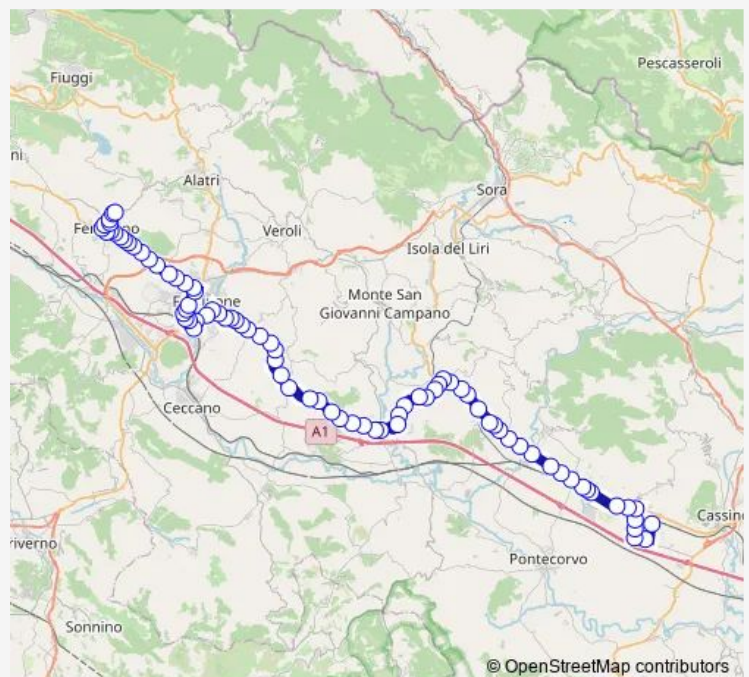

Wednesday 06:15-22:20

Thursday 06:15-22:20

Friday 06:15-22:20

Saturday —

Sunday —

**Route info**

Direction: Piedimonte | Cancelli Fiat 1 # f4681

Stops: 82

Trip Duration: 1 hour 20 min

Zona Industriale - Ferentino # Fr907d

Arce | Via Casilina Via Fraioli # f5315

Arce | Murata # f5316

Arce | Stazione FS # f5317

Arce | Cimitero # f5318

Arce | Via Casilina Via Campanile # f5319