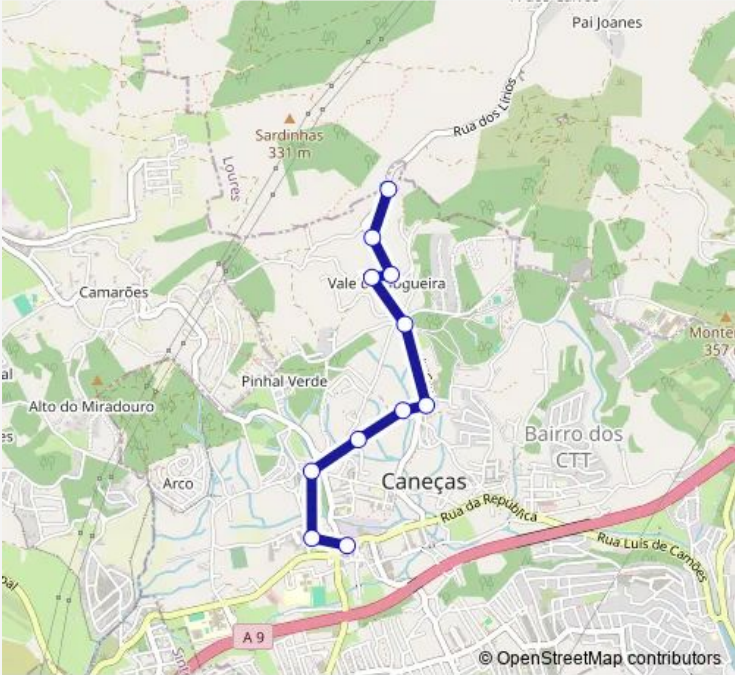

Bus 212 - Caneças (Jardim) - Vale Nogueira

[Go to website](#)

Direction
 Caneças (Lgo Dr Manuel D'Arriaga) — Vale Nogueira
 11 stops
[Open route schedule](#)

- Caneças (Lgo Dr Manuel D'Arriaga)
- Caneças (Obra Padre Abel)
- Caneças (Fonte Castanheiros)
- Caneças (R Fonte Passarinhos 21)
- Lugar D'Além (Café)
- Lugar D'Além (Casal Morgado) Casa Repouso
- Fonte Santa (Alto Cruz)
- Vale Nogueira Cima
- Vale Nogueira (Casal)
- Estrada Vale Nogueira 13
- Vale Nogueira

Route schedule
 Caneças (Lgo Dr Manuel D'Arriaga) — Vale Nogueira

Monday	07:45-19:00
Tuesday	07:45-19:00
Wednesday	07:45-19:00
Thursday	07:45-19:00
Friday	07:45-19:00
Saturday	09:00-13:00
Sunday	08:30-20:05

Route info
 Direction: Caneças (Lgo Dr Manuel D'Arriaga)
 Stops: 11
 Trip Duration: 0 hour 10 min

■ 212 - Caneças (Jardim) - Vale Nogueira **BusMaps**

Bus time schedules and route maps are available in an offline PDF at busmaps.com. Use the busmaps.com website to see live bus times, train schedule or subway schedule, and step-by-step directions for all public transit in Lisbon

The schedule is provided in the local timezone. Times with "(+1)" indicate departures on the next day.

PDF file created on 2025-01-31

2024 BusMaps.com - All Rights Reserved