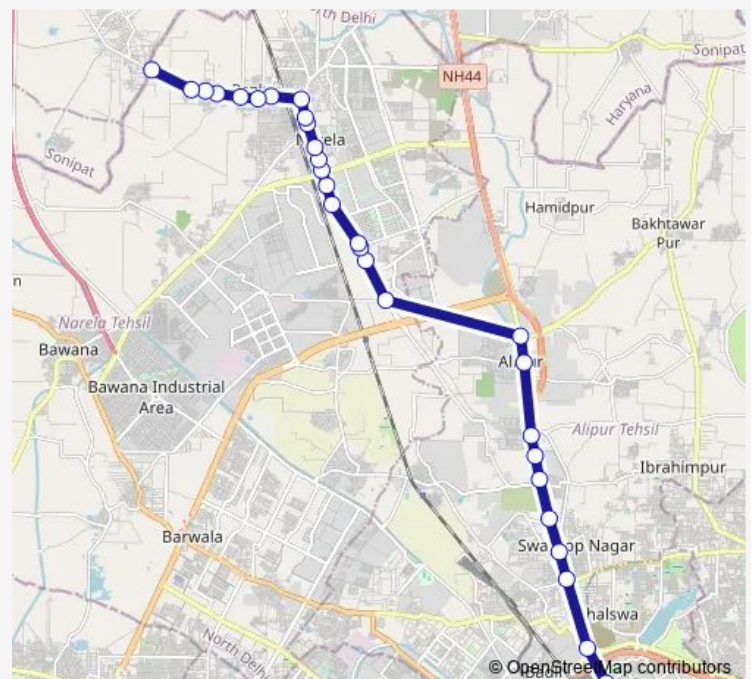

Kurani More

Old Anaj Mandi

Narela Primary School

Route schedule

GTK Depot — Lampur Border

Monday 12:38-16:40

Tuesday 12:38-16:40

Wednesday 12:38-16:40

Thursday 12:38-16:40

Friday 12:38-16:40

Saturday 12:38-16:40

Sunday 12:38-16:40

Route info

Direction: GTK Depot

Stops: 29

Trip Duration: 1 hour 19 min