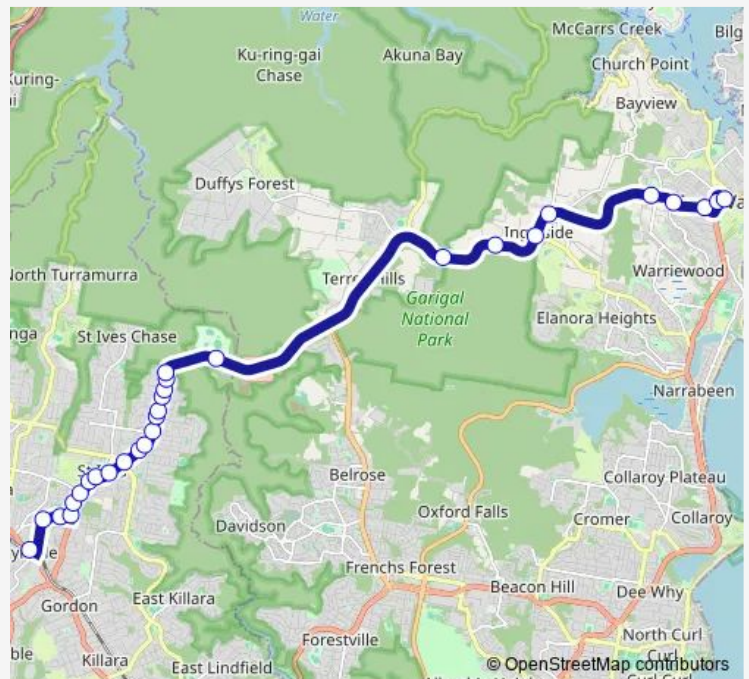

School Bus 196S5 Pymble Station to Pittwater Place Shopping Centre

[Go to website](#)

Direction

Grandview St Opp Pymble Station — Pittwater Place Shopping Centre, Park St

29 stops

[Open route schedule](#)

- Grandview St Opp Pymble Station
- Telegraph Rd Opp Station St
- Telegraph Rd At Ganmain Rd
- Mona Vale Rd Opp Vista St
- Mona Vale Rd At Fairway Av
- Mona Vale Rd Before Pentecost Av
- Christ Church St Ives Anglican, Mona Vale Rd
- St Ives Shopping Village, Mona Vale Rd
- Mona Vale Rd At Memorial Av
- Mona Vale Rd At Link Rd
- Mona Vale Rd At Garrick Rd
- Mona Vale Rd At Douglas St
- Mona Vale Rd Opp Brigidine College
- St Ives Preparatory School, Mona Vale Rd
- Mona Vale Rd Before Mawson St
- Mona Vale Rd At Palm St
- Mona Vale Rd At Kitchener St
- Mona Vale Rd After Richmond Av
- Ku-Ring-Gai Wildflower Gardens, Mona Vale Rd
- St Ives Showground, Mona Vale Rd

Route schedule

Grandview St Opp Pymble Station — Pittwater Place Shopping Centre, Park St

Monday	15:40
Tuesday	15:40
Wednesday	15:40
Thursday	15:40
Friday	15:40
Saturday	—
Sunday	—

Route info

Direction: Grandview St Opp Pymble Station

Stops: 29

Trip Duration: 0 hour 39 min

196S5 — Pymble Station to Pittwater Place Shopping Centre

Mona Vale Rd Opp Kimbriki Rd

Mona Vale Rd At Tumburra St

Bahai Temple, Mona Vale Rd

Mona Vale Rd Before Chiltern Rd

Mona Vale General Cemetery, Mona Vale Rd

Mona Vale Rd Opp Pittwater Memorial Bowling Club

Mona Vale Rd Before Bungan St

Pittwater Rd Opp Village Park

Pittwater Place Shopping Centre, Park St

196S5 School Bus time schedules and route maps are available in an offline PDF at busmaps.com. Use the busmaps.com website to see live bus times, train schedule or subway schedule, and step-by-step directions for all public transit in Sydney