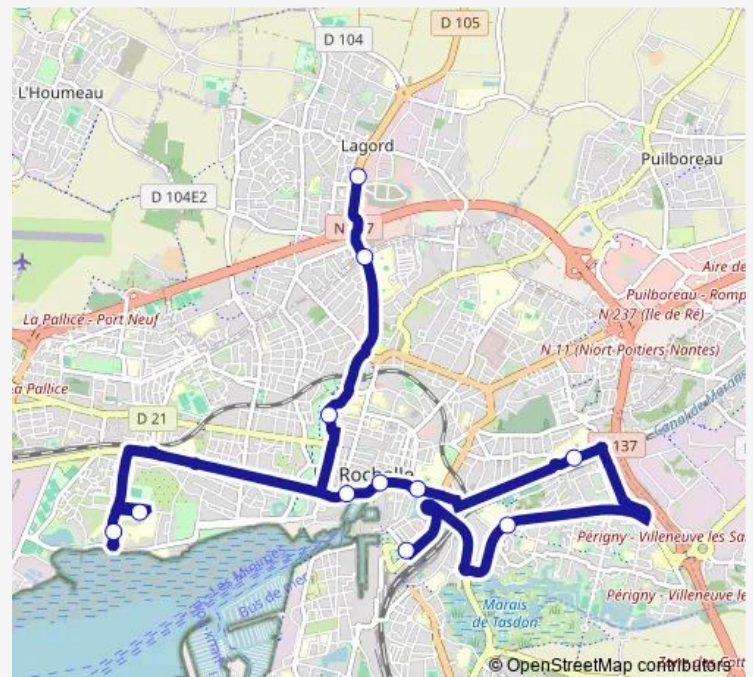

### Direction

Gare La Rochelle (De Gaulle) — 8 Mai 1945

11 stops

[Open route schedule](#)

Gare La Rochelle (De Gaulle)

Lycée Valin

LEP Rompsay

Hôpital

### Route schedule

Gare La Rochelle (De Gaulle) — 8 Mai 1945

Monday 21:40-22:50

Tuesday —

Wednesday —

Thursday —

Friday —

Saturday —

### Route info

Direction: Gare La Rochelle (De Gaulle)

Stops: 11

Trip Duration: 0 hour 27 min

392 — Navette Lycées

BusMaps

392 Bus time schedules and route maps are available in an offline PDF at [busmaps.com](https://busmaps.com). Use the [busmaps.com](https://busmaps.com) website to see live bus times, train schedule or subway schedule, and step-by-step directions for all public transit in La Rochelle