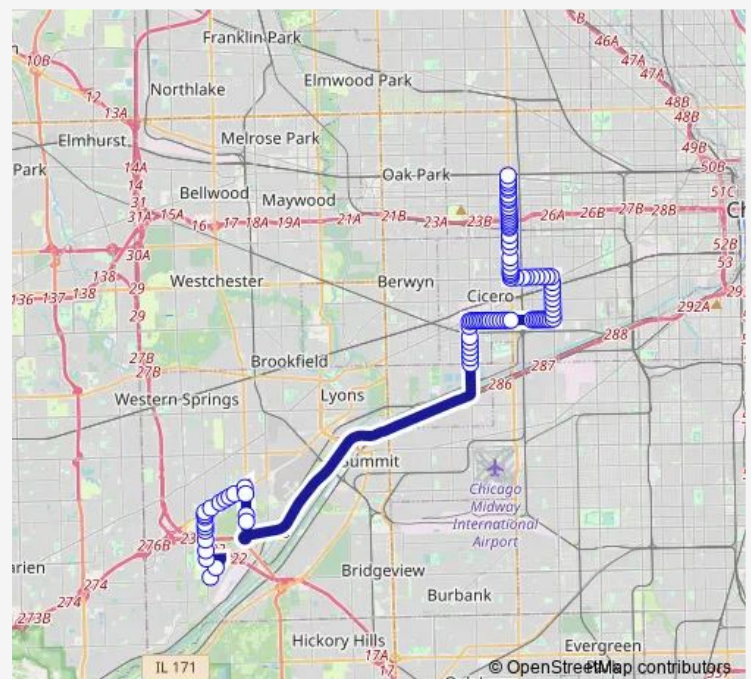

Cicero/Congress

Cicero/Harrison

Cicero Ave & Flournoy St

Cicero CTA Blue Line

Cicero Ave & Lexington St

Cicero Ave & Polk St (S)

Cicero Ave & Arthington St

Cicero Ave & 5th Ave

Cicero Ave & Roosevelt Rd

Route schedule

Cicero/Lake/CTA Green Line — UPS Terminal 2

Monday 02:24-20:43

Tuesday 02:24-20:43

Wednesday 02:24-20:43

Thursday 02:24-20:43

Friday 02:24-20:43

Saturday —

Sunday —

Route info

Direction: Cicero/Lake/CTA Green Line

Stops: 96

Trip Duration: 0 hour 51 min

392 — Green Line Cicero CTA - UPS Hodgkins Limited

Cicero/13th

Cicero/14th

Cicero/16th

Cicero/18th

Cicero/19th

Cicero/21st

Cicero/21st Pl./CTA Pink Line

Cermak/Cicero

Cermak/47th Ave.