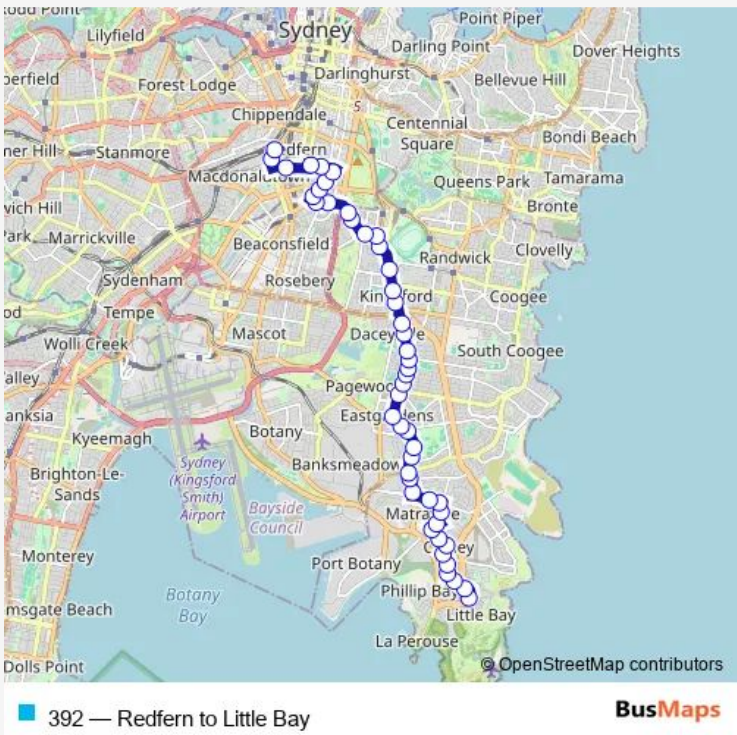

Bus 392 Redfern to Little Bay

[Go to website](#)

Direction
 Redfern Station, Regent St, Stand C — Anzac Pde After Pine Av
 55 stops
[Open route schedule](#)

- Redfern Station, Regent St, Stand C
- Regent St Opp Boundary St
- Waterloo Station, Botany Rd, Stand B
- Raglan St Opp George St
- Pcyc South Sydney, Phillip St
- Phillip St At Young St
- Phillip St At Baptist St
- Bourke St At Potter St
- Bourke St Opp Powell St
- O'Dea Av After Bourke St
- O'Dea Av At Sam Sing St
- O'Dea Av Before South Dowling St
- Supa Centa Moore Park, Todman Av
- Todman Av Opp Carminya St
- Todman Av Opp Baker St
- Todman Av At Balfour Rd
- Anzac Pde After Darling St
- Anzac Pde Before Doncaster Av
- Unsw Mall Entrance, Anzac Pde
- Anzac Pde At Middle St
- Kingsford Nine Ways, Anzac Pde, Stand F

Route schedule
 Redfern Station, Regent St, Stand C — Anzac Pde After Pine Av

Monday	07:28-21:10
Tuesday	07:28-21:10
Wednesday	07:28-21:10
Thursday	07:28-21:10
Friday	07:28-21:10
Saturday	08:30-21:10
Sunday	08:30-21:10

Route info
 Direction: Redfern Station, Regent St, Stand C
 Stops: 55
 Trip Duration: 1 hour 0 min

Bunnerong Rd At Anderson St

Bunnerong Rd At Apsley Av

Bunnerong Rd Opp Rowland Park

Bunnerong Rd Opp Birdwood Av

Little Bay Rd At Namatjira Pl

Woomera Rd At Woonah St

Woomera Rd At Bega Av

Mirrabooka Cres After Alkoo Av

Mirrabooka Cres Before Woonah St

Mirrabooka Cres At Little Bay Rd

Anzac Pde After Pine Av

Direction