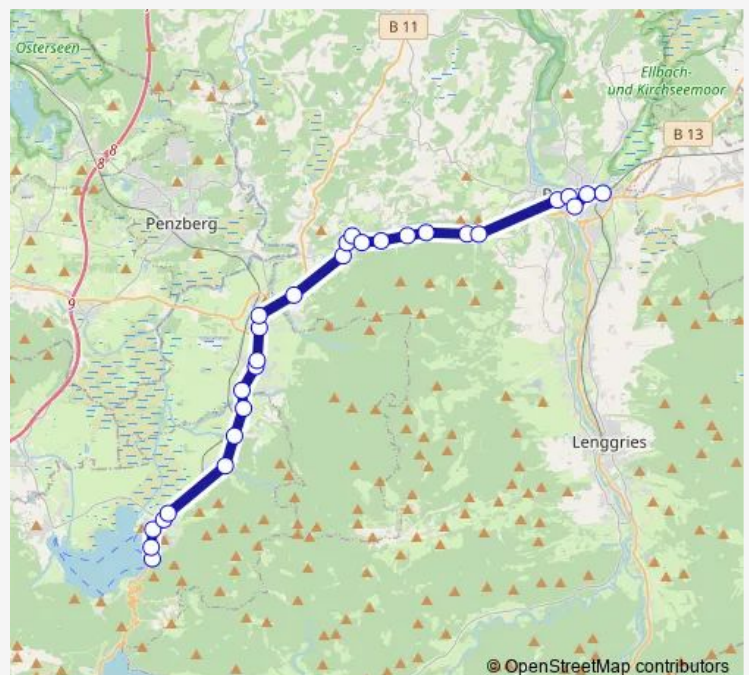

### Route schedule

Bad Tölz, Schulzentrum — Langau

Monday 15:30

Tuesday 15:30

Wednesday 15:30

Thursday 15:30

Friday —

Saturday —

### Route info

Direction: Bad Tölz, Schulzentrum

Stops: 18

Trip Duration: 0 hour 35 min

■ 392 — (Hohenburg -) Bad Tölz - Bad Heilbrunn - Benediktbeuern - Kochel