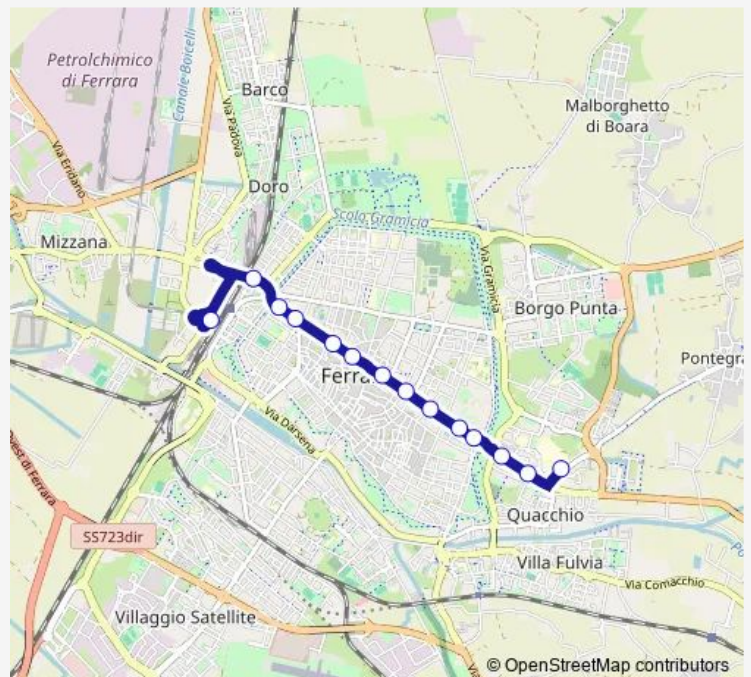

Pomposa LA Nave

Pomposa Jugoslavia

VIA Pontegradella Itis

Route schedule

Ferrara Autostazione — VIA Pontegradella Itis

Monday 07:40-07:45

Tuesday 07:40-07:45

Wednesday 07:40-07:45

Thursday 07:40-07:45

Friday 07:40-07:45

Saturday 07:40-07:45

Sunday —

Route info

Direction: Ferrara Autostazione

Stops: 13

Trip Duration: 0 hour 17 min

Direction

Sussidiaria Iti — Ferrara Autostazione

14 stops

[Open route schedule](#)

Sussidiaria Iti

Pomposa Jugoslavia

Pomposa LA Nave

Piazzale Medaglie D'Oro

Thursday 07:37-07:53

Friday 07:37-07:53

Saturday 07:37-07:48

Sunday —

Route info

Direction: Stazione

Stops: 12

Trip Duration: 0 hour 13 min