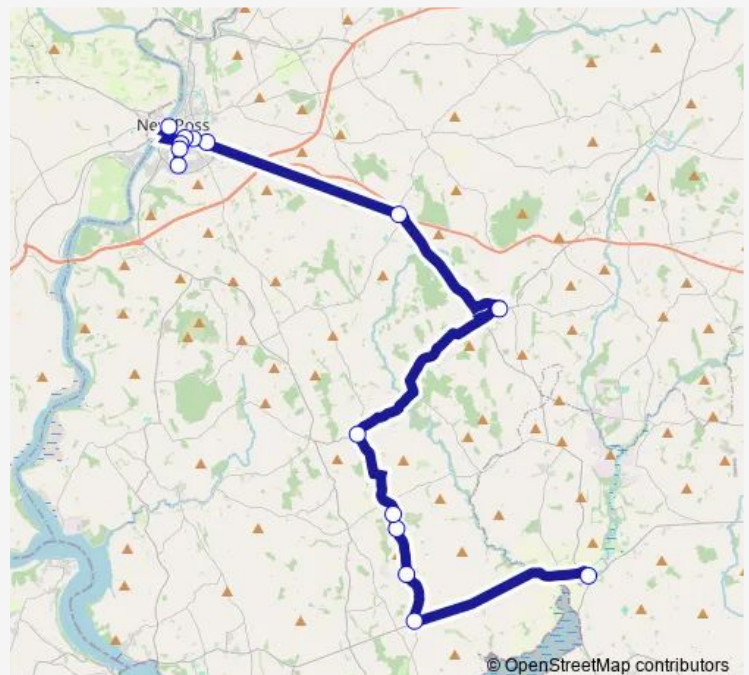

### Route schedule

Wellingtonbridge — New Ross The Quay

Monday 07:00-18:10

Tuesday 07:00-18:10

Wednesday 07:00-18:10

Thursday 07:00-18:10

Friday 07:00-22:35

Saturday 08:00-22:35

### Route info

Direction: Wellingtonbridge

Stops: 15

Trip Duration: 0 hour 51 min

■ 392 — Wellington Bridge - New Ross The Quay

**Direction**

New Ross The Quay — Wellingtonbridge

15 stops

## Route schedule

New Ross The Quay — Wellingtonbridge

Monday 07:35-19:05

Tuesday 07:35-19:05

Wednesday 07:35-19:05

Thursday 07:35-19:05

Friday 07:35-21:40

Saturday 09:05-21:40

## Route info

Direction: New Ross The Quay

Stops: 15

Trip Duration: 0 hour 50 min

392 Bus time schedules and route maps are available in an offline PDF at busmaps.com. Use the busmaps.com website to see live bus times, train schedule or subway schedule, and step-by-step directions for all public transit in New Ross