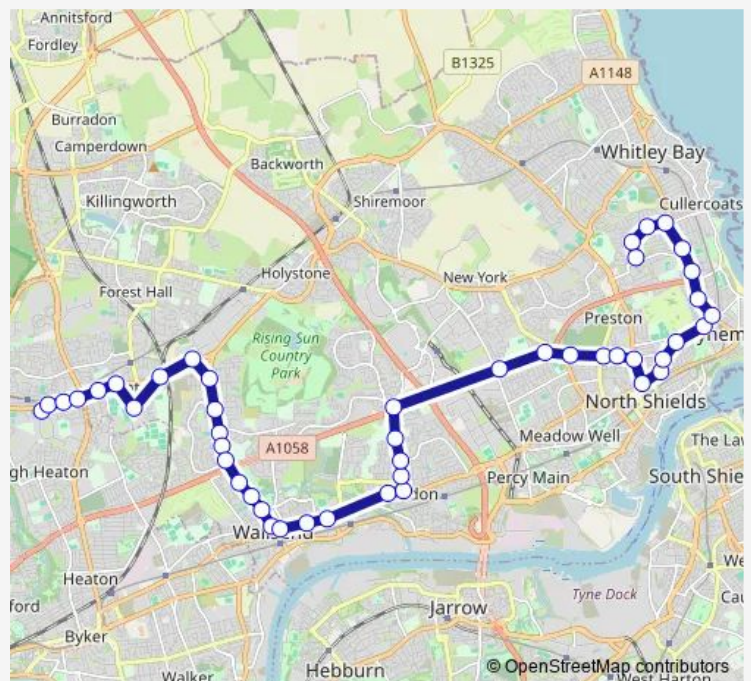

Bus 392 Marden Estate - Hmrc Benton Park View

[Go to website](#)

Direction

Hmrc Benton Park View — Ennerdale Road-Hartington Road

46 stops

[Open route schedule](#)

- Hmrc Benton Park View
- Benton Park Road-Hobart Gardens
- Benton Park Road-Trentham Avenue
- Benton Park Road-Balliol Gardens
- Front Street-College Lane
- Front Street-School
- DWP Tyneview Park
- Whitley Road-Quarry Bridge
- Whitley Road-Proctor & Gamble
- East Benton-Station Road North
- Station Road North-Hotspur Road
- Station Road-Mullen Road
- Station Road
- Station Road-Chicken Road
- Station Road-Dorset Avenue
- Station Road-Queens Crescent
- Station Road-North Road
- Station Road -Town Centre
- High Street East - Laburnum Avenue
- Town Hall
- High Street East-Dene Crescent

Route schedule

Hmrc Benton Park View — Ennerdale Road-Hartington Road

Monday	16:30
Tuesday	16:30
Wednesday	16:30
Thursday	16:30
Friday	16:30
Saturday	—
Sunday	—

Route info

Direction: Hmrc Benton Park View

Stops: 46

Trip Duration: 0 hour 45 min

392 — Marden Estate - Hmrc Benton Park View

Tynemouth Road I-Angle Terrace

Churchill Street - Stanley Street

Churchill Street-Archer Street

Churchill Street-Windsor Drive

Friday 07:00

Saturday —

Sunday —

Route info

Direction: Ennerdale Road-Hayton Road

Stops: 47

Trip Duration: 0 hour 48 min

Tynemouth Road-Rosehill Road