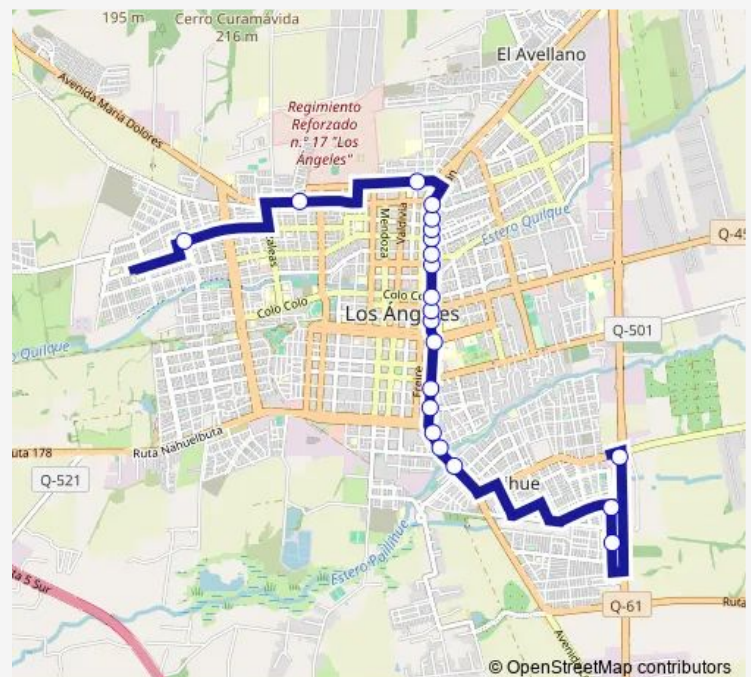

Direction

Las Industrias — Bombero Fco. Rioseco / Poniente

21 stops

[Open route schedule](#)

Las Industrias

Oriente / Ferrocarril

Oriente / Los Atavalos

Los Carrera / Edmundo Arellano

Saturday 07:16-20:13

Sunday 07:16-20:13

Route info

Direction: Las Industrias

Stops: 21

Trip Duration: 0 hour 30 min

8v_I Bus time schedules and route maps are available in an offline PDF at busmaps.com. Use the busmaps.com website to see live bus times, train schedule or subway schedule, and step-by-step directions for all public transit in Los Angeles