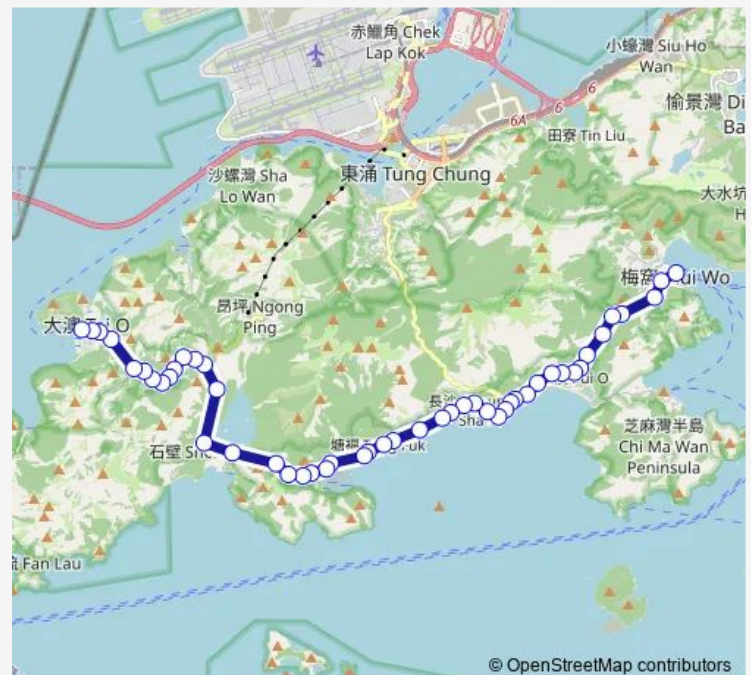

### Route schedule

[Nlb] MUI WO Ferry Pier — [Nlb] TAI O

Monday 03:45

Tuesday 03:45

Wednesday 03:45

Thursday 03:45

Friday 03:45

Saturday 03:45

### Route info

Direction: [Nlb] MUI WO Ferry Pier

Stops: 49

Trip Duration: 0 hour 45 min

■ N1 — MUI WO Ferry Pier - TAI O

[Nlb] Cheung SHA Bridge

[Nlb] Upper Cheung SHA Beach

[Nlb] Tong FUK Beach