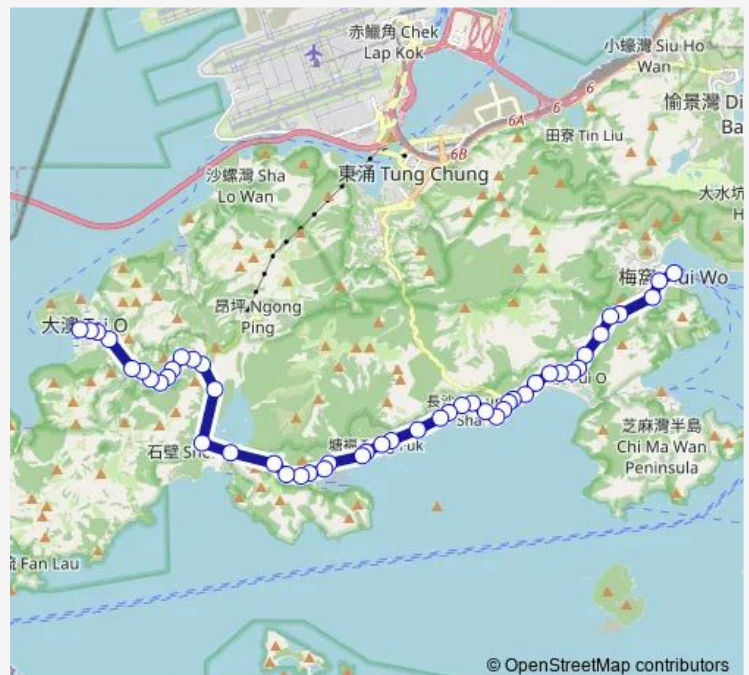

[Nlb] Ngau AU Yuen

[Nlb] SAN Shek WAN 3 1/4 Milestone

[Nlb] SAN Shek WAN Village

[Nlb] Ywca Sydney Leong Holiday Lodge

[Nlb] SAN Shek WAN Roundabout

[Nlb] Cheung SHA Sheung Tsuen

[Nlb] Cheung SHA Police Headquarters

[Nlb] Cheung SHA HA Tsuen

[Nlb] Cheung SHA Fire Station

[Nlb] Leyburn Villas

[Nlb] Butterfly Crest

Route schedule

[Nlb] MUI WO Ferry Pier — [Nlb] TAI O

Monday	03:45
Tuesday	03:45
Wednesday	03:45
Thursday	03:45
Friday	03:45
Saturday	03:45
Sunday	03:45

Route info

Direction: [Nlb] MUI WO Ferry Pier

Stops: 49

Trip Duration: 0 hour 45 min

■ N1 — MUI WO Ferry Pier - TAI O

[Nlb] Cheung SHA Bridge

[Nlb] Upper Cheung SHA Beach

[Nlb] Tong FUK Beach