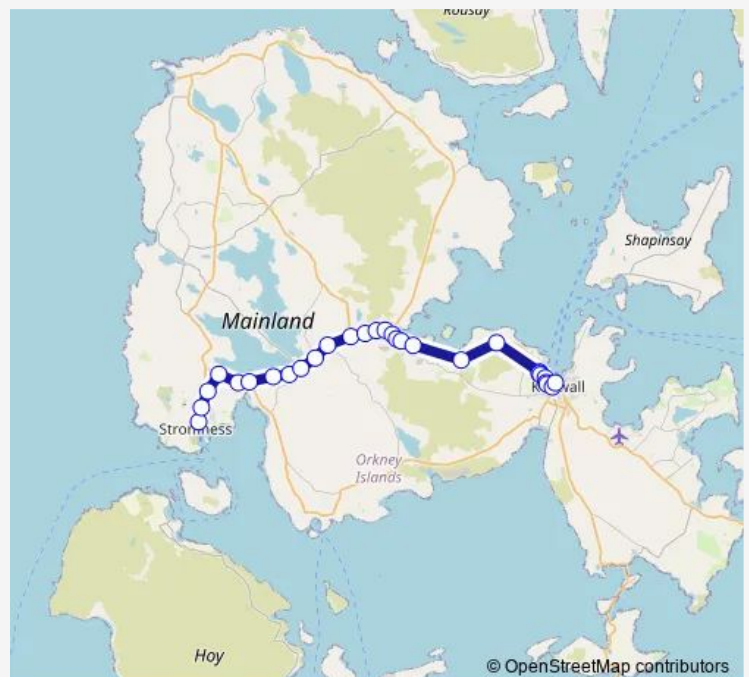

Bus N1 St Margaret's Hope (Ferry Terminal) - Stromness (Hamnavoe)

[Go to website](#)

Direction

undefined — undefined

0 stops

[Open route schedule](#)

Route schedule

undefined — undefined

Monday	—
Tuesday	—
Wednesday	—
Thursday	—
Friday	—
Saturday	01:51
Sunday	01:51

Route info

Direction:

Stops: 0

Trip Duration: — min