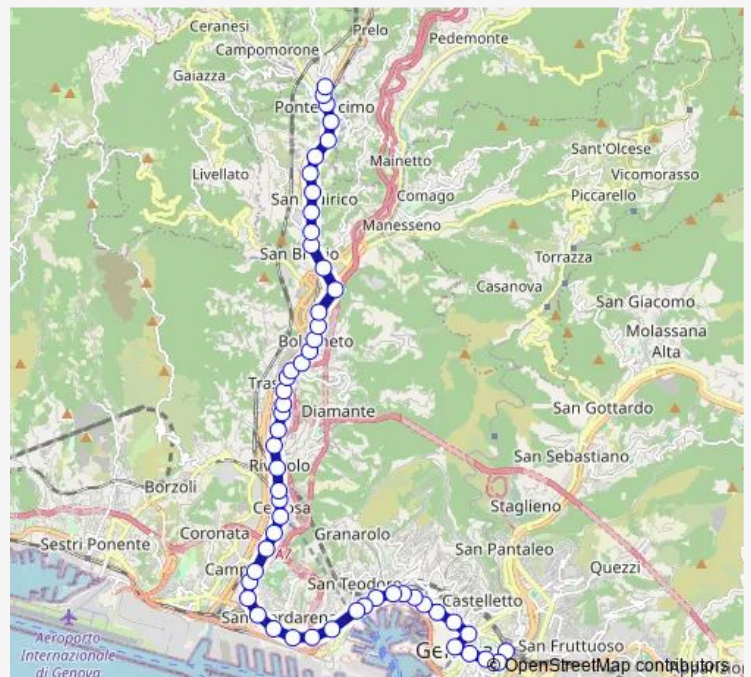

Thursday 03:40-01:35⁺¹

Friday 03:40-01:35⁺¹

Saturday 03:40-01:35⁺¹

Sunday 03:40-01:35⁺¹

Route info

Direction: Gallino/Capolinea

Stops: 36

Trip Duration: 0 hour 21 min