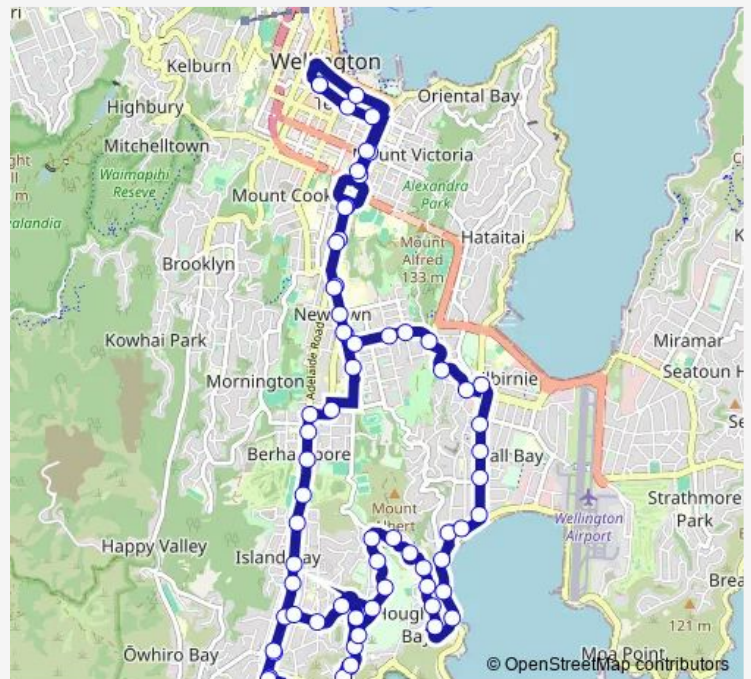

Manners Street at Cuba Street - Stop B

Courtenay Place at Courtenay Central

Courtenay Place - Stop C

Kent Terrace at Pirie Street

Kent Terrace at Basin Reserve

Adelaide Road at Basin Reserve (near 13)

Adelaide Road at Broomhedge Street

Adelaide Road (near 543)

Adelaide Road at Wakefield Park (opposite)

The Parade (near 21)

The Parade (near 103)

Island Bay Shops - The Parade

The Parade (near 225)

The Parade at Humber Street (near 311)

**Route schedule**

Manners Street at Cuba Street - Stop B — Manners Street at Cuba Street - Stop B

Monday	—
Tuesday	—
Wednesday	—
Thursday	—
Friday	—
Saturday	01:00-03:00
Sunday	01:00-03:00

**Route info**

Direction: Manners Street at Cuba Street - Stop B

Stops: 67

Trip Duration: 0 hour 50 min

**N1 — After Midnight (Wellington - Island Bay - Houghton Bay - Lyall Bay)** **BusMaps**

Island Bay - Reef Street opposite Shorland Park

Island Bay - Reef Street at Shorland Park