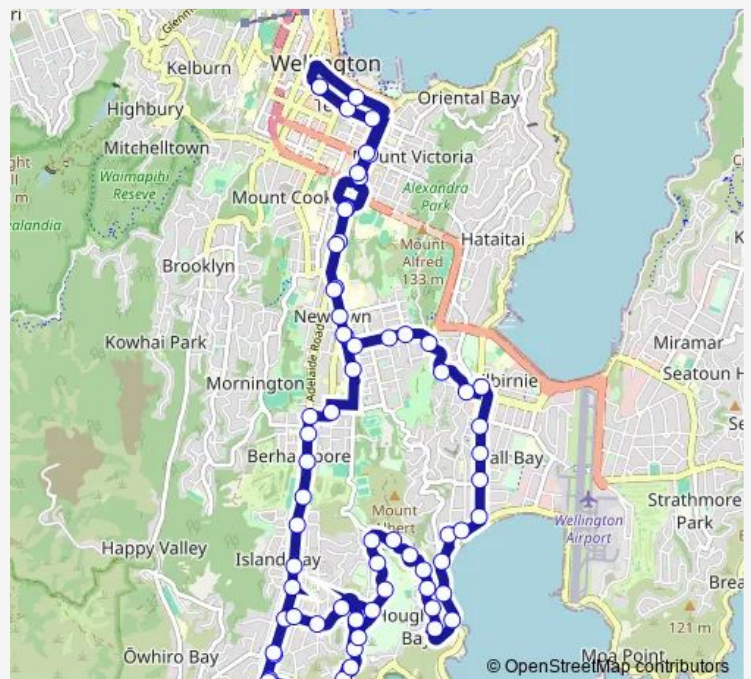

Manners Street at Cuba Street - Stop B

Courtenay Place at Courtenay Central

Courtenay Place - Stop C

Kent Terrace at Pirie Street

Kent Terrace at Basin Reserve

Adelaide Road at Basin Reserve (near 13)

Adelaide Road at Broomhedge Street

Adelaide Road (near 543)

Adelaide Road at Wakefield Park (opposite)

The Parade (near 21)

The Parade (near 103)

Island Bay Shops - The Parade

The Parade (near 225)

The Parade at Humber Street (near 311)

Route schedule

Manners Street at Cuba Street - Stop B — Manners Street at Cuba Street - Stop B

Monday	—
Tuesday	—
Wednesday	01:00-03:00
Thursday	—
Friday	—
Saturday	01:00-03:00
Sunday	01:00-03:00

Route info

Direction: Manners Street at Cuba Street - Stop B

Stops: 67

Trip Duration: 0 hour 50 min

■ N1 — After Midnight (Wellington - Island Bay - Houghton Bay - Lyall Bay) **BusMaps**

Island Bay - Reef Street opposite Shorland Park

Island Bay - Reef Street at Shorland Park