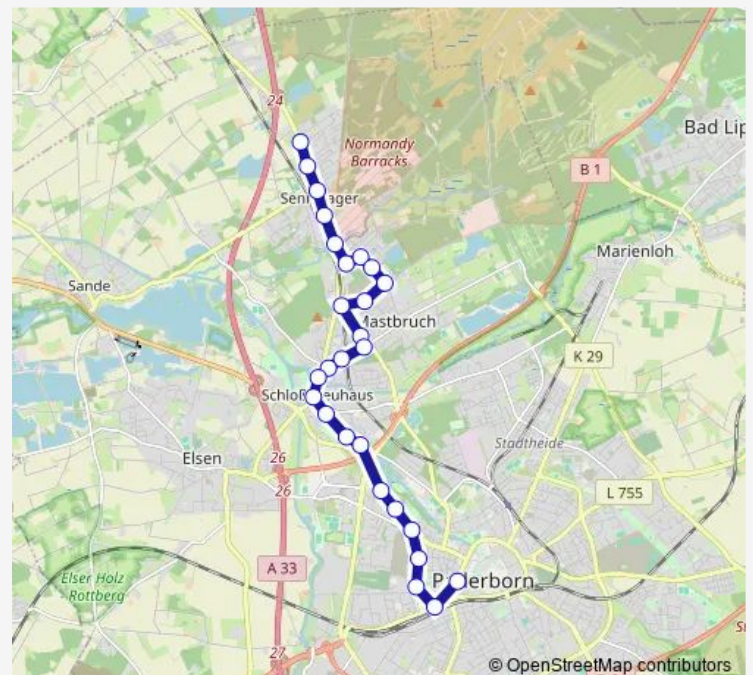

### Route schedule

Pb-Sennelager, Infanterieweg — Paderborn, Westerntor

Monday	—
Tuesday	25:57 <sup>+1</sup>
Wednesday	03:57
Thursday	—
Friday	25:57 <sup>+1</sup>
Saturday	03:57-01:57 <sup>+1</sup>
Sunday	03:57

### Route info

Direction: Pb-Sennelager, Infanterieweg

Stops: 27

Trip Duration: 0 hour 28 min

■ N1

BusMaps

Paderborn, Am Silberbrink

Paderborn, Elsener Straße

Paderborn, Jahnstraße

Paderborn, Schulstraße

Paderborn Hbf

Paderborn, Westertor