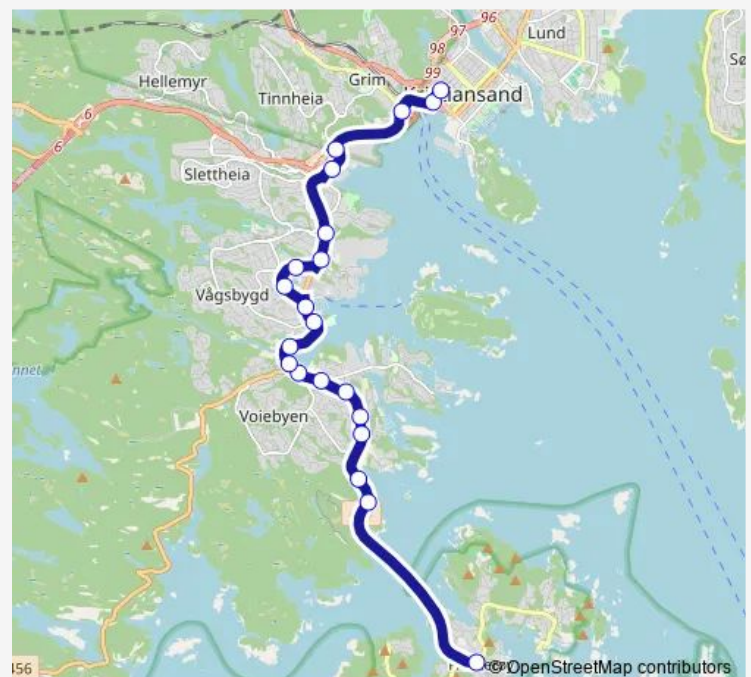

Bellevue

Kristiansand rutebilstasjon

Henrik Wergelands gate

Route schedule

Flekkerøy — Henrik Wergelands gate

Monday	—
Tuesday	—
Wednesday	—
Thursday	—
Friday	25:46 ⁺¹
Saturday	25:46 ⁺¹
Sunday	—

Route info

Direction: Flekkerøy

Stops: 21

Trip Duration: 0 hour 22 min

■ N1 — Kvadraturen-Flekkerøy

N1 Night Bus Service time schedules and route maps are available in an offline PDF at busmaps.com. Use the busmaps.com website to see live bus times, train schedule or subway schedule, and step-by-step directions for all public transit in Kristiansand