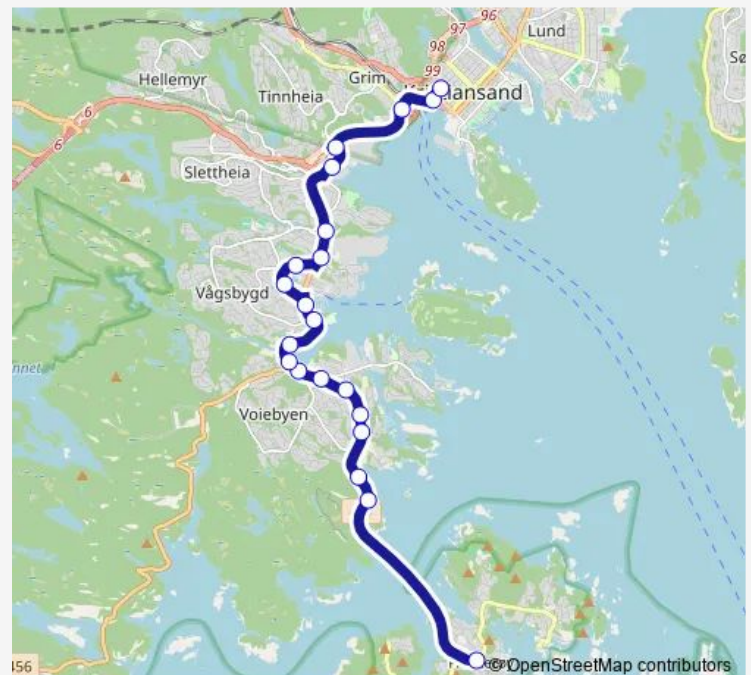

Bellevue

Kristiansand rutebilstasjon

Henrik Wergelands gate

Route schedule

Flekkerøy — Henrik Wergelands gate

Monday	—
Tuesday	—
Wednesday	—
Thursday	—
Friday	25:46 ⁺¹
Saturday	25:46 ⁺¹
Sunday	—

Route info

Direction: Flekkerøy

Stops: 21

Trip Duration: 0 hour 22 min

■ N1 — Kvadraturen-Flekkerøy

N1 Night Bus Service time schedules and route maps are available in an offline PDF at busmaps.com. Use the busmaps.com website to see live bus times, train schedule or subway schedule, and step-by-step directions for all public transit in Kristiansand