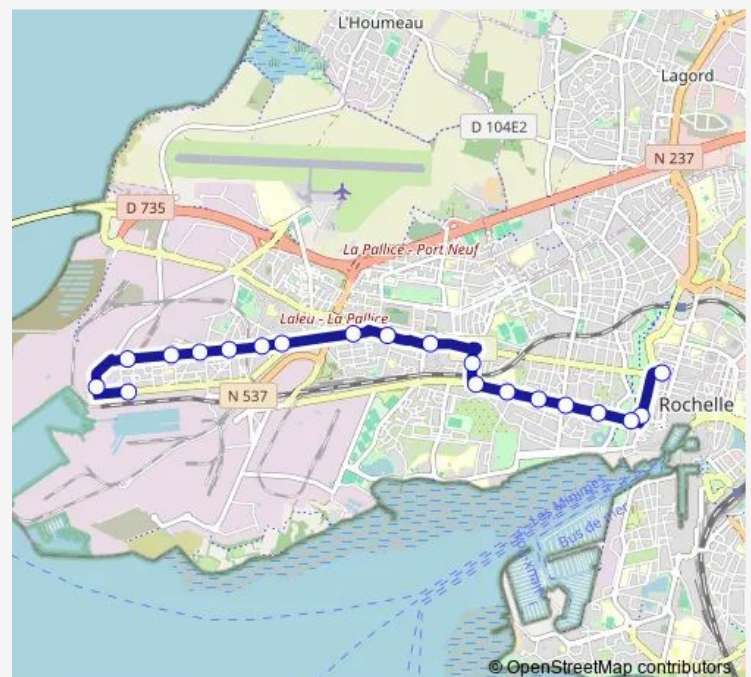

Port La Pallice

La Sirène

Route schedule

Place de Verdun — La Sirène

| | |
|-----------|---------------------------|
| Monday | — |
| Tuesday | — |
| Wednesday | — |
| Thursday | — |
| Friday | 22:20-01:00 ⁺¹ |
| Saturday | 22:20-01:00 ⁺¹ |
| Sunday | — |

Route info

Direction: Place de Verdun

Stops: 20

Trip Duration: 0 hour 18 min

N1 — La Pallice <> Place de Verdun <> Aytré (Nuit)

BusMaps

Direction

La Sirène — Place de Verdun

21:59-00:39⁺¹

Sunday

—

Route info

Direction: La Sirène

Stops: 17

Trip Duration: 0 hour 17 min

Direction

22:20-01:00⁺¹

Sunday

—

Route info

Direction: Place de Verdun

Stops: 16

Trip Duration: 0 hour 15 min

Direction