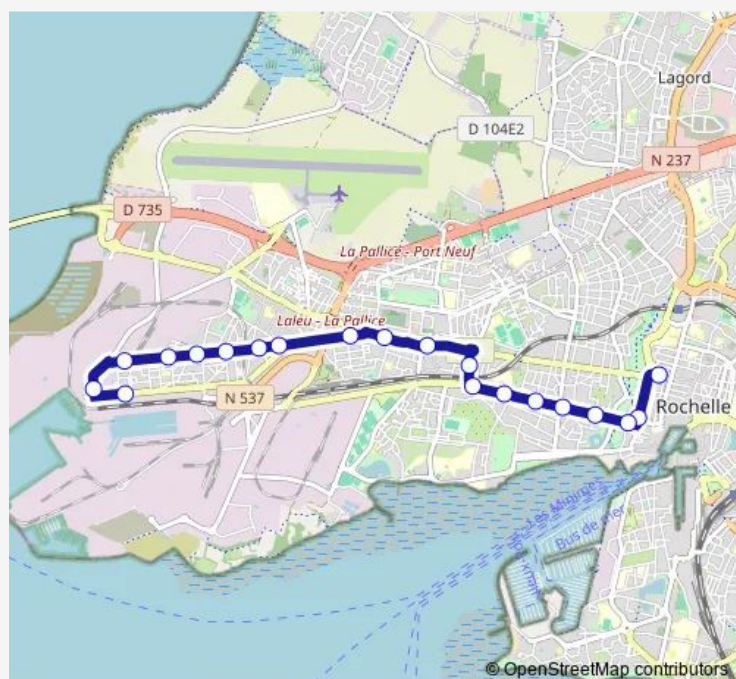

### Route schedule

Place de Verdun — La Sirène

Monday	—
Tuesday	—
Wednesday	—
Thursday	—
Friday	22:20-01:00 <sup>+1</sup>
Saturday	22:20-01:00 <sup>+1</sup>
Sunday	—

### Route info

Direction: Place de Verdun

Stops: 20

Trip Duration: 0 hour 18 min

N1 — La Pallice <> Place de Verdun <> Aytré (Nuit)

## Route info

Direction: La Sirène

Stops: 17

Trip Duration: 0 hour 17 min

## Route info

Direction: Place de Verdun

Stops: 16

Trip Duration: 0 hour 15 min