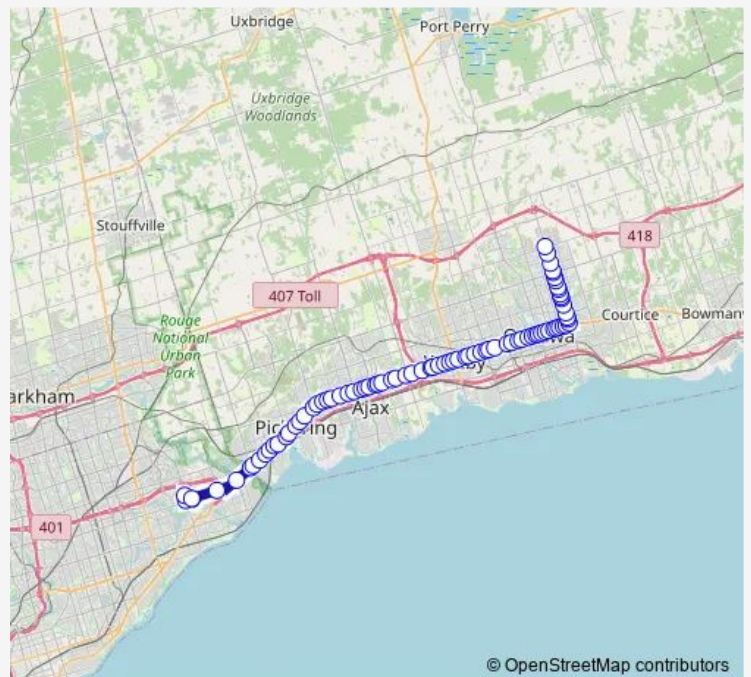

Bus N1 Route N1

[Go to website](#)

Direction
 Centennial Circle — Harmony Northbound @ Conlin
 84 stops
[Open route schedule](#)

- Centennial Circle
- Ellesmere Westbound @ Moringside
- Morningside Northbound @ Military Trail
- Ellesmere Eastbound @ Military Trail
- Ellesmere Eastbound @ Meadowvale
- Kingston Eastbound @ Port Union
- Kingston Eastbound @ Altona
- Kingston Eastbound @ Rougemount
- Kingston Eastbound @ Rosebank
- Kingston Eastbound @ Steeple Hill
- Kingston Eastbound @ Whites
- Eastbound @ 817 Kingston
- Kingston Eastbound @ Fairport
- Kingston Eastbound @ Dixie
- Kingston Eastbound @ Walnut
- Kingston Eastbound @ Liverpool
- Kingston Eastbound @ Glenanna
- Kingston Eastbound @ Valley Farm
- Kingston Eastbound @ Brock Road
- Kingston Eastbound @ Bainbridge
- Kingston Eastbound @ Notion

Route schedule

Centennial Circle — Harmony Northbound @ Conlin

Monday	02:45-02:45 ⁺¹
Tuesday	02:45-02:45 ⁺¹
Wednesday	02:45-02:45 ⁺¹
Thursday	02:45-02:45 ⁺¹
Friday	02:45-02:45 ⁺¹
Saturday	02:45-02:45 ⁺¹
Sunday	02:45-02:45 ⁺¹

Route info

Direction: Centennial Circle
 Stops: 84
 Trip Duration: 1 hour 4 min

N1 — Route N1

Kingston Eastbound @ Elizabeth

Eastbound @ 625 Kingston

Kingston Eastbound @ Mill

Kingston Eastbound @ Westney

Kingston Eastbound @ Ritchie

Eastbound @ 113 Kingston

Kingston Eastbound @ Harwood

Eastbound @ 69 Kingston

Kingston Eastbound @ Salem

Eastbound @ 257 Kingston Road East

Kingston Eastbound @ Wicks

Kingston Eastbound @ Alexanders Crossing