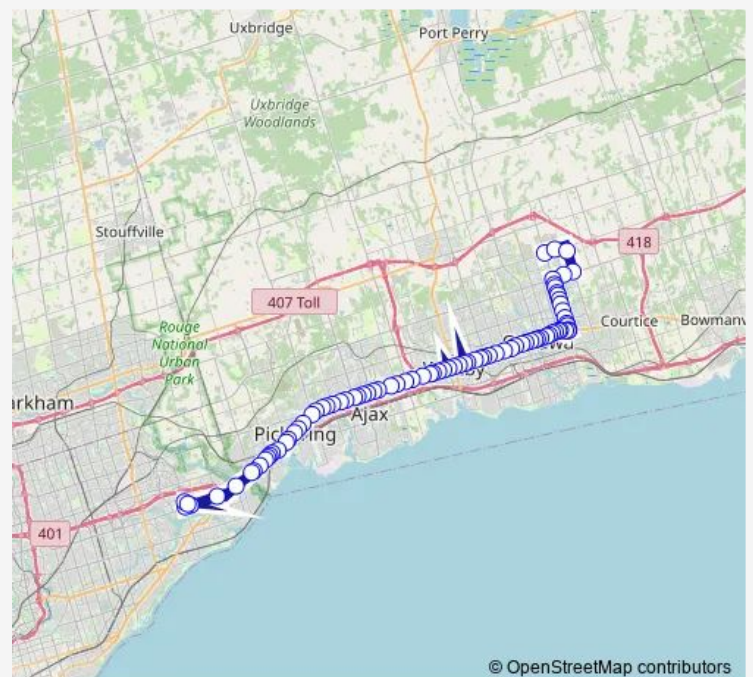

Kingston Eastbound @ Bainbridge

Kingston Eastbound @ Notion

### Route schedule

Centennial Circle — Harmony Northbound @ Conlin

Monday 02:45-02:45<sup>+1</sup>

Tuesday 02:45-02:45<sup>+1</sup>

Wednesday 02:45-02:45<sup>+1</sup>

Thursday 02:45-02:45<sup>+1</sup>

Friday 02:45-02:45<sup>+1</sup>

### Route info

Direction: Centennial Circle

Stops: 84

Trip Duration: 1 hour 4 min

© OpenStreetMap contributors

■ N1 — Route N1

Kingston Eastbound @ Elizabeth

Eastbound @ 625 Kingston

Kingston Eastbound @ Mill

Kingston Eastbound @ Westney

Kingston Eastbound @ Ritchie

Eastbound @ 113 Kingston

Kingston Eastbound @ Harwood

Eastbound @ 69 Kingston

Kingston Eastbound @ Salem

Eastbound @ 257 Kingston Road East