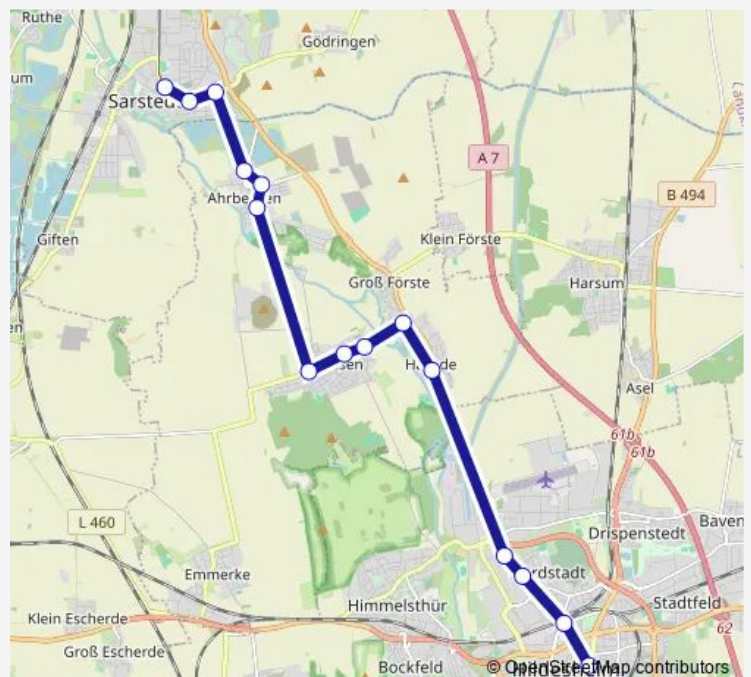

Hasede/Mitte

Hildesheim Steuerwald/Kreisberufsschule

Hildesheim Richthofenstraße

Hildesheim Hauptbahnhof-Zob

Hildesheim Theaterstraße

Route schedule

Sarstedt — Hildesheim Theaterstraße

Monday —

Tuesday —

Wednesday 01:30-04:30

Thursday —

Friday 23:30-01:30⁺¹

Saturday 03:00-01:30⁺¹

Sunday 03:00-04:30

Route info

Direction: Sarstedt

Stops: 15

Trip Duration: 0 hour 29 min

■ N1

BusMaps

Direction

Hildesheim Theaterstraße — Sarstedt

15 stops

[Open route schedule](#)

Hildesheim Theaterstraße — Sarstedt

Monday	—
Tuesday	—
Wednesday	00:55-03:55
Thursday	—
Friday	22:55-02:30 ⁺¹
Saturday	03:55-02:30 ⁺¹
Sunday	03:55

Route info

Direction: Hildesheim Theaterstraße

Stops: 15

Trip Duration: 0 hour 29 min