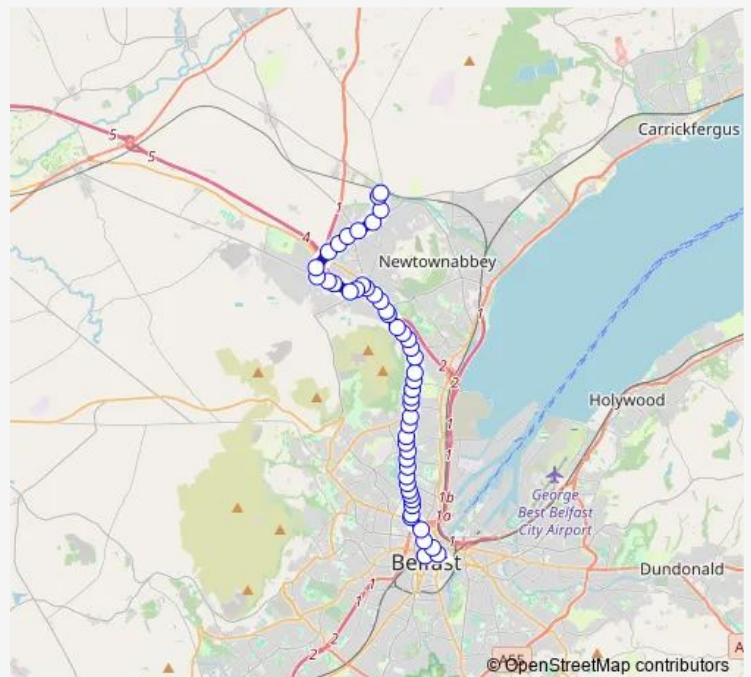

Antrim Road (Eia Street)

Waterworks

Richmond Lane

Willowbank Gardens

Kansas Avenue

Antrim Road (Salisbury Avenue)

Firmount

Chichester Avenue

Thursday —

Friday 24:00-01:30⁺¹

Saturday 24:00-01:30⁺¹

Sunday —

Route info

Direction: Donegall Place

Stops: 50

Trip Duration: 0 hour 27 min

■ N1 — Antrim Road

Downview Avenue

Downview Lodge

Gray's Lane

Antrim Road (Serpentine Road)

Ben Madigan Park

Kincraig Park

Tree Tops

Hazelwood Park

Bellevue Park

Belfast Zoo

Bellevue Bridge

Elmfield

Church Road

Glengormley Centre

Hightown Road