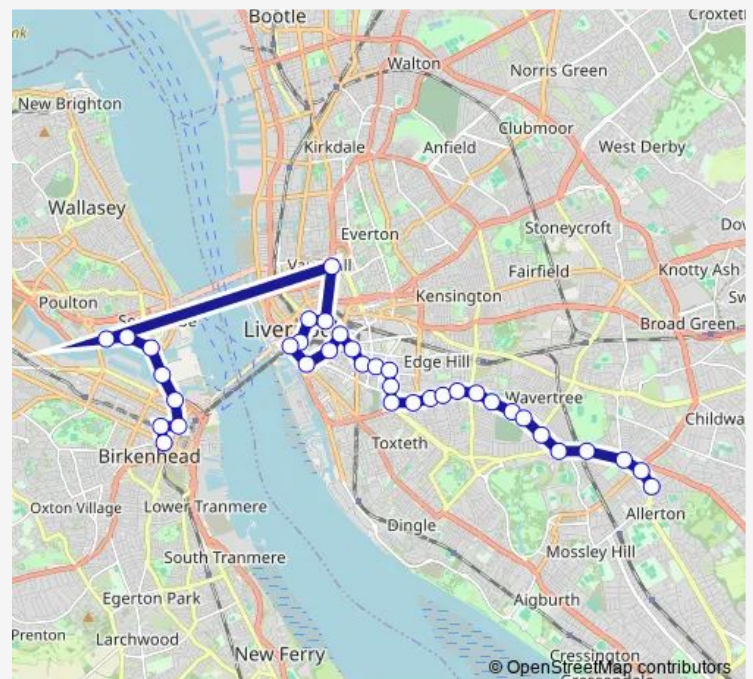

Cumberland Street

Derby Square

James Street Station

Liverpool ONE Bus Station

School Lane

Elliot Street

Upper Newington

Renshaw Street

Thursday —

Friday 00:30-05:00

Saturday 00:30-05:00

Sunday 00:30-05:00

Route info

Direction: Burlington Street

Stops: 36

Trip Duration: 0 hour 55 min

■ N1 — Birkenhead - Allerton

Egerton Street

Sandon Street

Crown Street

Crown Street

Commerce Way

Yanwath Street

Wendell Street

Trip Duration: 0 hour 55 min

Leeds Street

Gorse Lane

East Float Quay

Kelvin Park

Tower Wharf

Taylor Street

Argyle Street