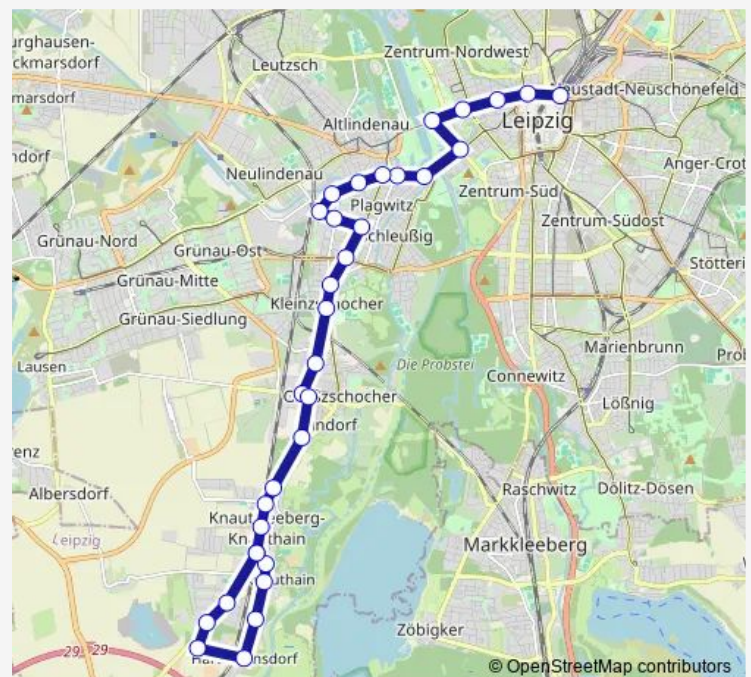

Saturday 01:47-04:09

Sunday 01:47-04:09

Route info

Direction: Leipzig, Knautkleeberg

Stops: 26

Trip Duration: 0 hour 28 min

■ N1 — Bus N1

Leipzig, Sportforum Süd

Leipzig, Waldplatz

Leipzig, Leibnizstr.

Leipzig, Goedelerring

Leipzig, Hauptbahnhof (Tram/Bus)

Direction

Leipzig, Hauptbahnhof (Tram/Bus) — Leipzig, Knautkleeberg

33 stops

[Open route schedule](#)