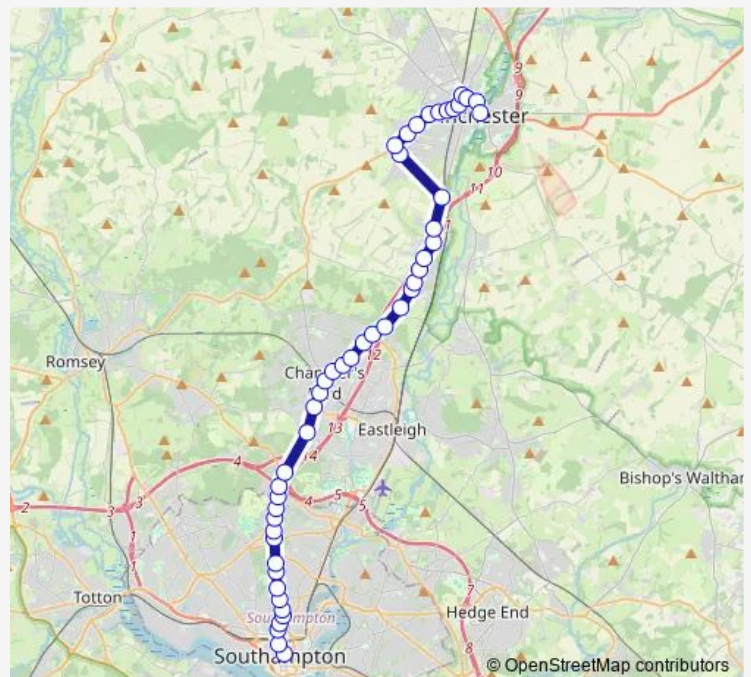

Otterbourne Hill Green

The Nuffield Hospital

Thornden School

Route schedule

Bus Station — Bargate

Monday —

Tuesday —

Wednesday —

Thursday —

Friday 01:55-03:25

Saturday 01:55-03:25

Sunday —

Route info

Direction: Bus Station

Stops: 48

Trip Duration: 0 hour 40 min

■ N1 — Southampton - Winchester

BusMaps

Peverells Wood Avenue

Fryern Hill

Kings Road

Chandlers Ford Precinct

The Hut

Leigh Road

Asda Superstore

Birch Road

Hilton Hotel

Saxholm Way

Bassett Wood Road

Ridgemount Avenue

Holly Hill

Bassett Crescent