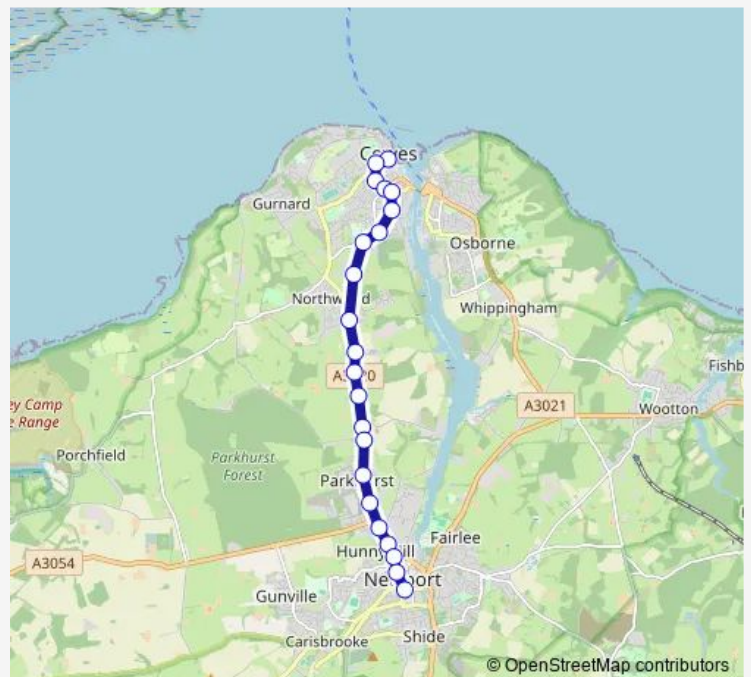

### Route schedule

Co-op — Bus Station

Monday —

Tuesday —

Wednesday —

Thursday —

Friday 01:22-03:57

Saturday 01:22-03:57

### Route info

Direction: Co-op

Stops: 22

Trip Duration: 0 hour 17 min

■ N1 — Newport - Cowes

BusMaps

## Direction

Bus Station — Co-op

22 stops

[Open route schedule](#)

Bus Station

Towngate

Worsley Road

Isle of Wight College