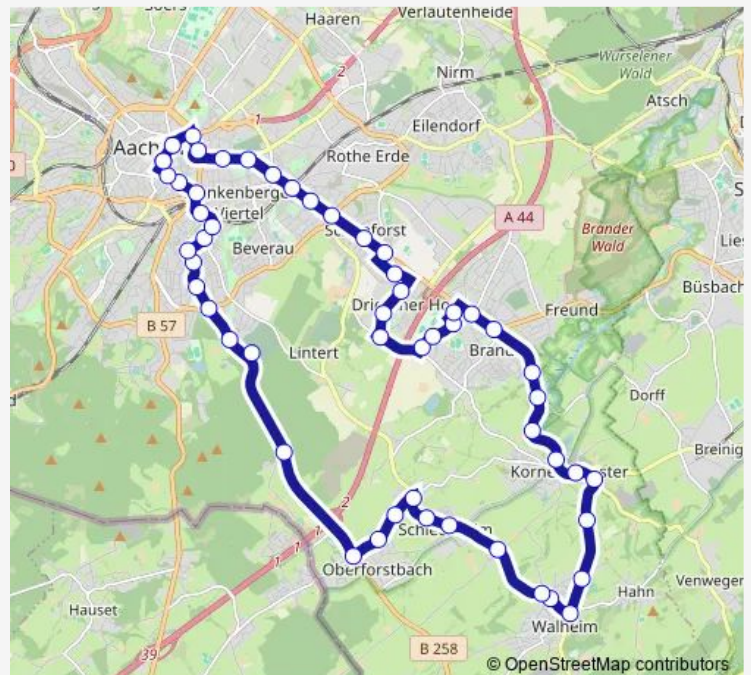

Aachen, Glatzer Straße

Aachen, Gut Grauenhof

Aachen, Brander Feld

Aachen, Brand Schagenstraße

Aachen, Brand Schulzentrum

Aachen, Brand Heussstraße

Route schedule

Aachen, Elisenbrunnen — Aachen, Elisenbrunnen

Monday —

Tuesday —

Wednesday —

Thursday —

Friday 25:30-02:30⁺¹

Saturday —

Sunday —

Route info

Direction: Aachen, Elisenbrunnen

Stops: 54

Trip Duration: 0 hour 57 min

■ N1 — Nachtexpress: Elisenbrunnen - Driescher Hof - Brand - Kornelimünster - Walheim - Schleckheim - ...

Aachen, Brand Ringstraße

Aachen, Brand