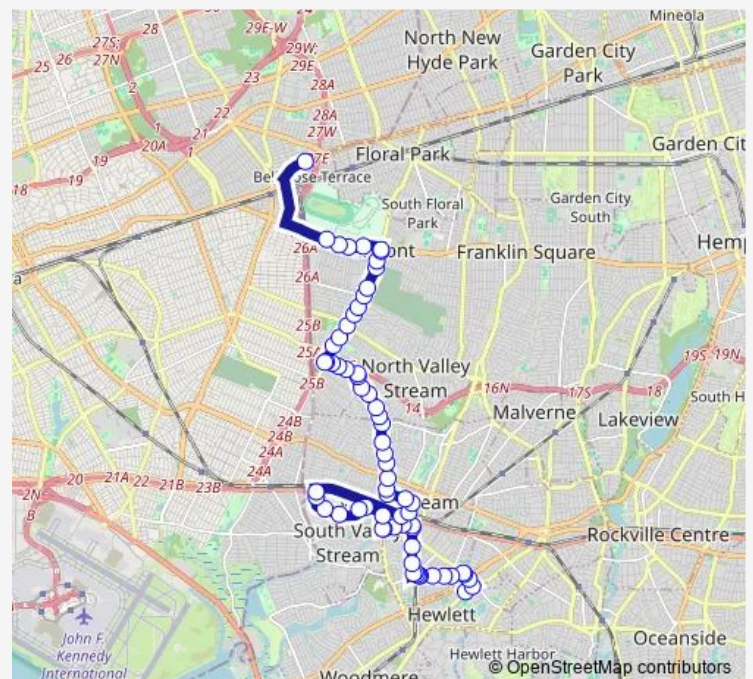

Stuart Ave + Elmont Rd

Stuart Ave + Elizabeth St

Stuart Ave + Olsen St

Bank St / Stuart

Right on Central Av

Stuart Ave + Central Ave

Central Ave + Fenwood Dr

Central Ave + Margaret Dr

Thursday —

Friday —

Saturday 06:25-20:35

Sunday 06:45-20:11

Route info

Direction: Hempstead Tp / Elmont

Stops: 28

Trip Duration: 0 hour 23 min

n1 — Elmont Rd / Central Av

Central Ave + Fritchie Pl

Central Ave + Ethel Pl

Central Ave & Hoffman St

Central Ave + Stein St

Merrick Rd / Central

Pilgrim Pl / Central

Old Central Av / Mill

Direction

Old Central Av / Mill — Hempstead Tp / Elmont

30 stops

[Open route schedule](#)

Old Central Av / Mill

Village Hall / Central

Hamilton Pl / Central

Merrick Rd / Central