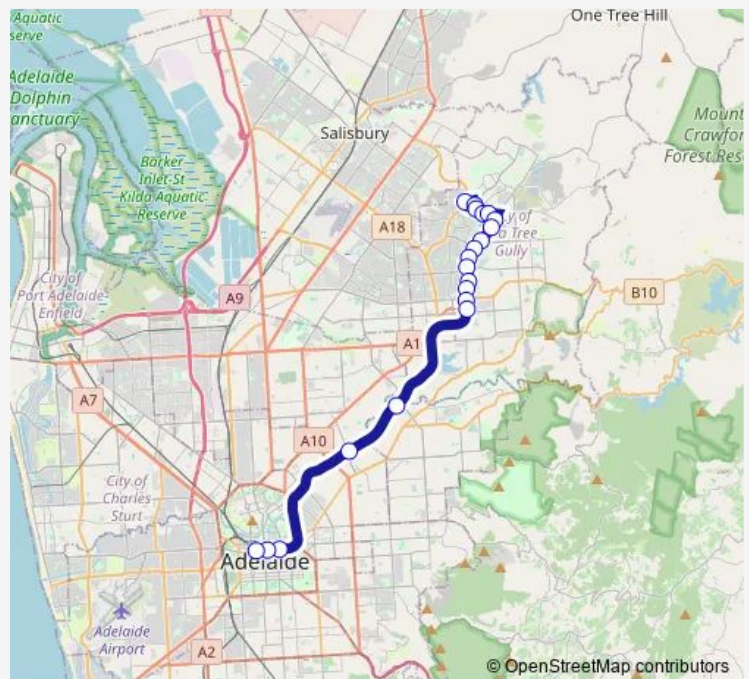

Stop 62 The Grove Way - West side

Stop 62A The Grove Way - West side

Route schedule

Stop C1 Currie St - North side — Zone A Golden Grove Interchange

Monday —

Tuesday —

Wednesday —

Thursday —

Friday —

Saturday 24:30-02:30⁺¹

Sunday 03:30-04:30

Route info

Direction: Stop C1 Currie St - North side

Stops: 21

Trip Duration: 0 hour 36 min

Direction

Zone A Golden Grove Interchange — Stop W1 Currie St - South side

20 stops

[Open route schedule](#)

Zone A Golden Grove Interchange

Stop 62A The Grove Way - East side

Stop 62 The Grove Way - North East side

Stop 61B The Grove Way - North side

Stop 61A The Grove Way / Bicentennial Dr - North side

Stop 52 Golden Grove Rd - East side

Stop 51 Golden Grove Rd - East side

Stop 50 Golden Grove Rd - East side

Stop 48 Golden Grove Rd - East side