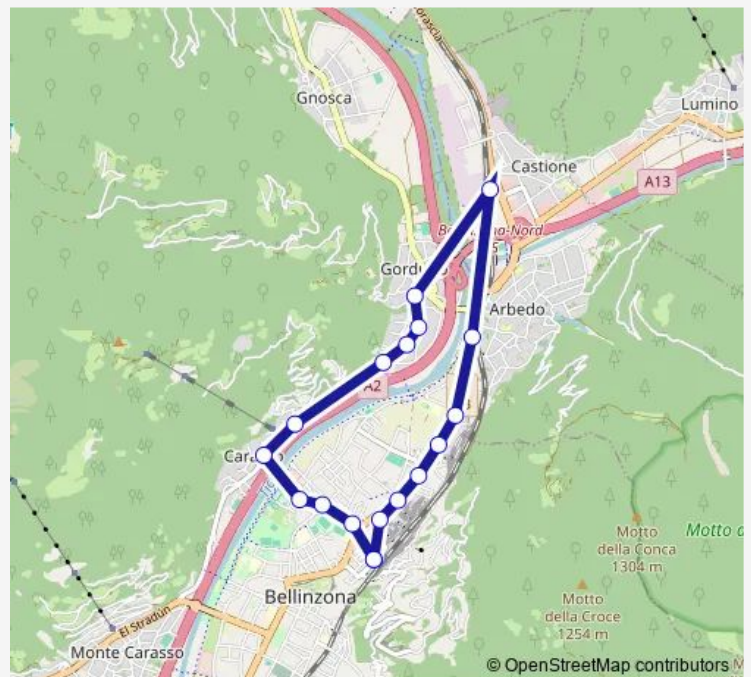

Route schedule

Bellinzona, Stazione — Bellinzona, Stazione

Monday —

Tuesday —

Wednesday —

Thursday —

Friday 25:20⁺¹

Saturday 25:20⁺¹

Sunday —

Route info

Direction: Bellinzona, Stazione

Stops: 18

Trip Duration: 0 hour 24 min

■ N1

BusMaps

Direction

Saturday

25:50⁺¹

Sunday

—

Route info

Direction: Bellinzona, Stazione

Stops: 40

Trip Duration: 0 hour 45 min